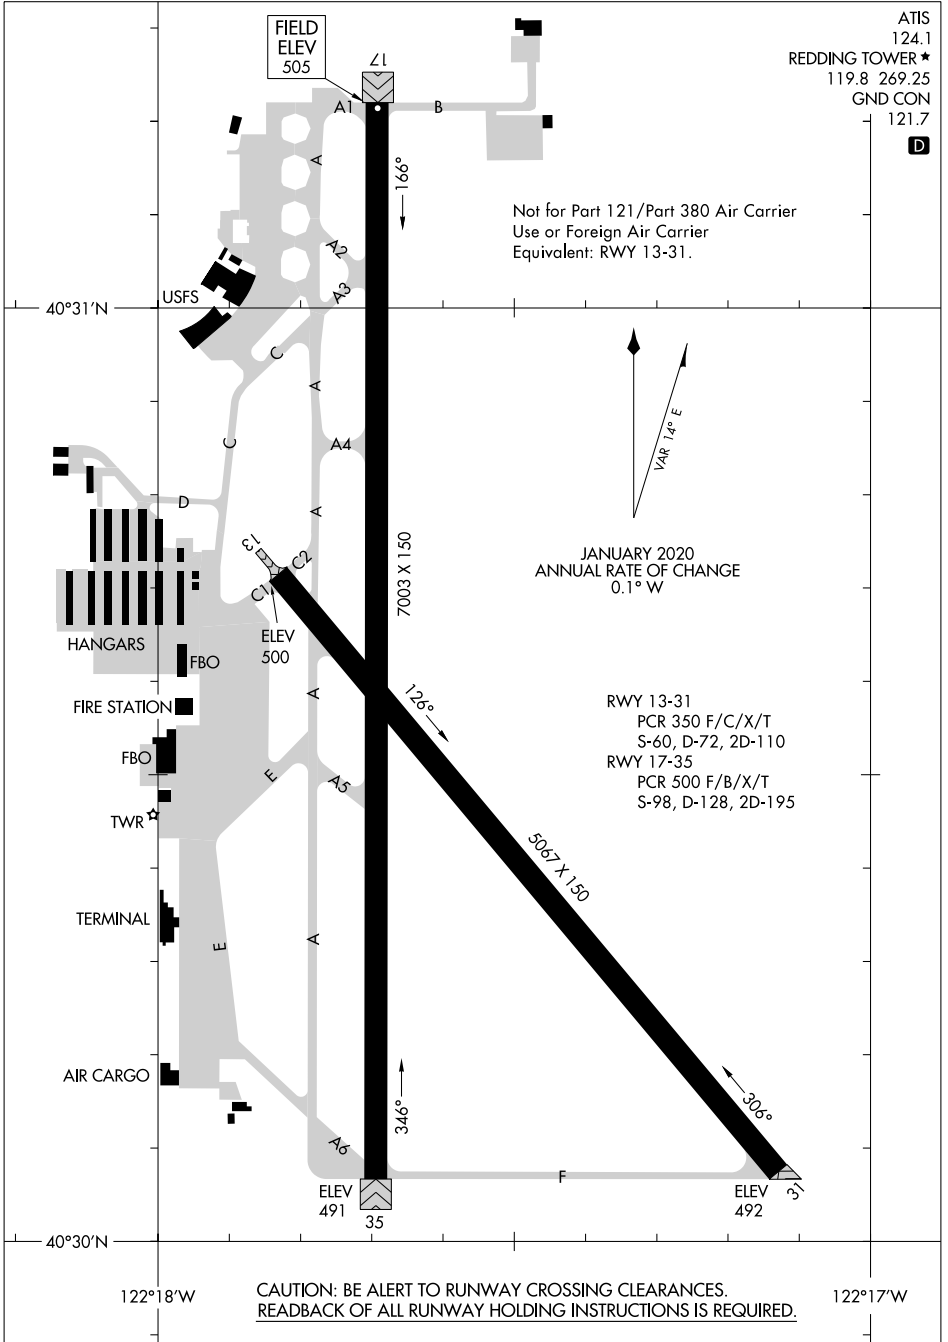

AIRPORT DIAGRAM

AL-688 (FAA)

REDDING RGNL (R.DD)
REDDING, CALIFORNIA

ATIS 124.1
 REDDING TOWER ★ 119.8 269.25
 GND CON 121.7
D

SW-2, 14 MAY 2026 to 11 JUN 2026

SW-2, 14 MAY 2026 to 11 JUN 2026

AIRPORT DIAGRAM