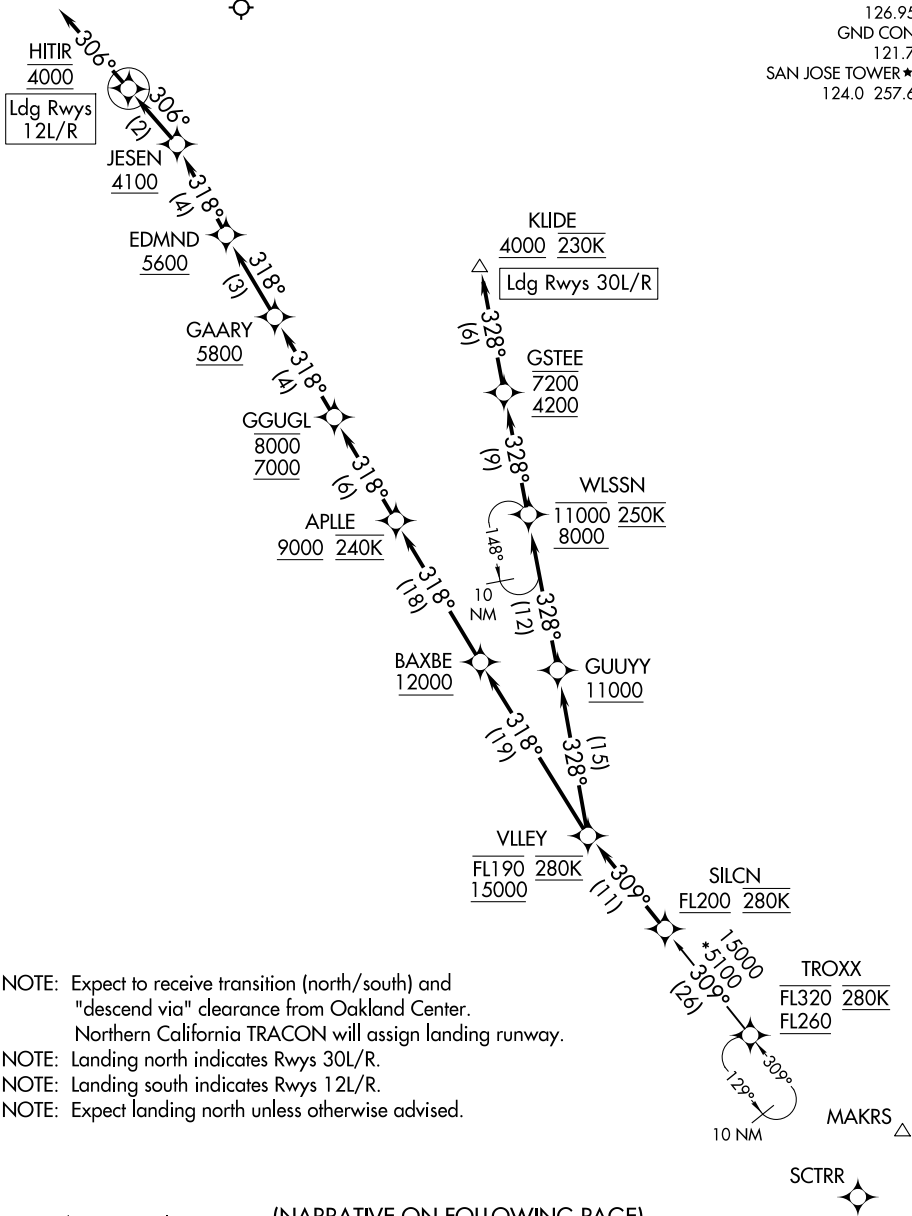

(SILCN.SILCN6) 22195

# SILCN SIX ARRIVAL (RNAV)

NORMAN Y MINETA SAN JOSE INTL (SJC)

AL-693 (FAA)

SAN JOSE, CALIFORNIA

RNAV 1 - DME/DME/IRU or GPS

RADAR required

OAKLAND CENTER

134.55 290.5

SW-2, 14 MAY 2026 to 11 JUN 2026

SW-2, 14 MAY 2026 to 11 JUN 2026

NOTE: Chart not to scale.

(NARRATIVE ON FOLLOWING PAGE)

# SILCN SIX ARRIVAL (RNAV)

(SILCN.SILCN6) 14JUL22

SAN JOSE, CALIFORNIA

NORMAN Y MINETA SAN JOSE INTL (SJC)