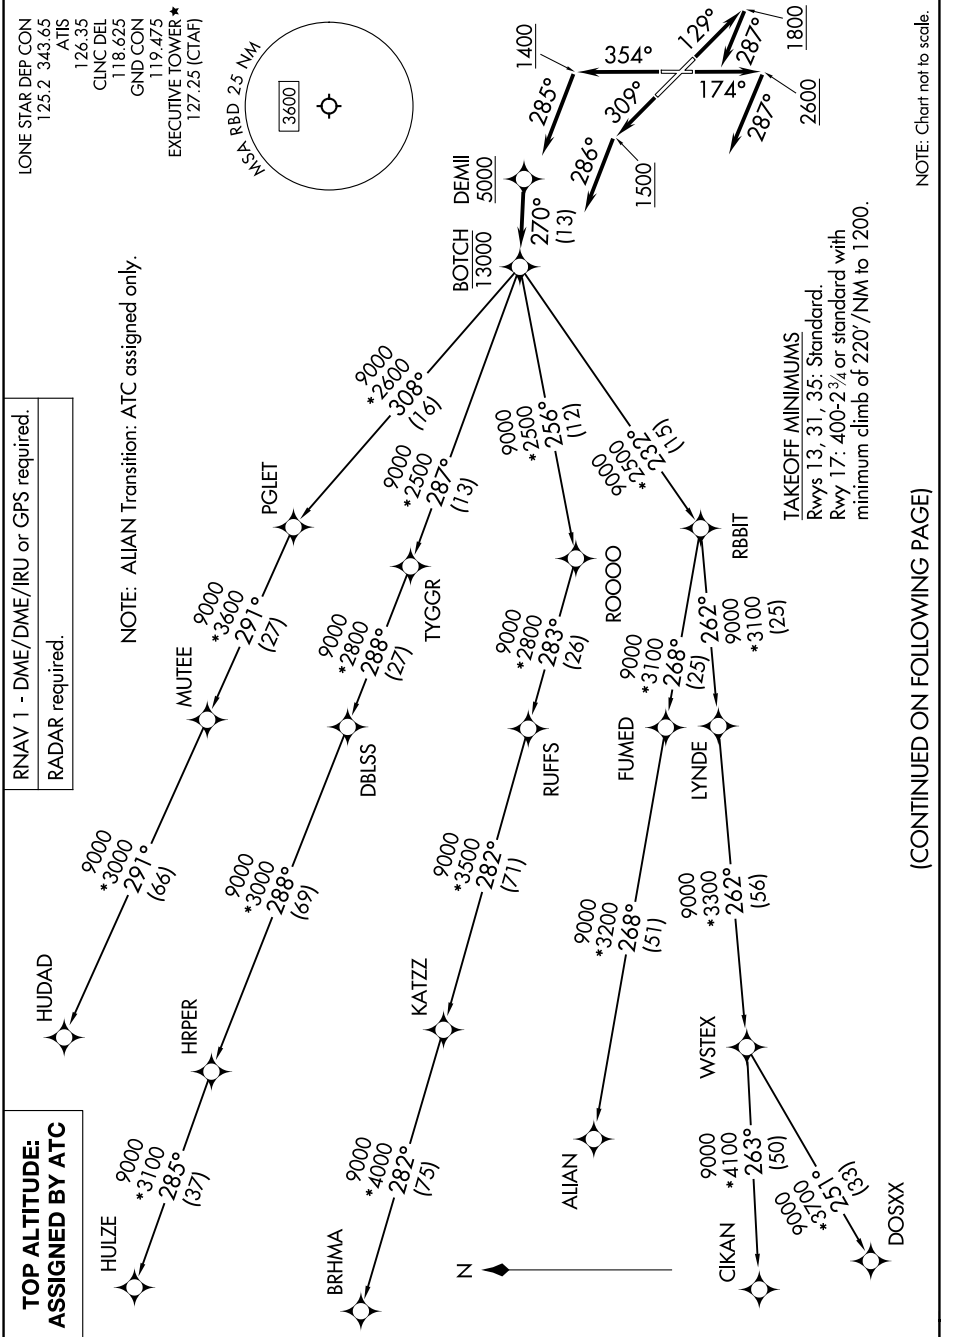

BOTCH TWO DEPARTURE (RNAV)

DALLAS, TEXAS

SC-2, 14 MAY 2026 to 11 JUN 2026

BOTCH TWO DEPARTURE (RNAV)

DALLAS, TEXAS

DALLAS EXEC (RBD)

(CONTINUED ON FOLLOWING PAGE)

SC-2, 14 MAY 2026 to 11 JUN 2026