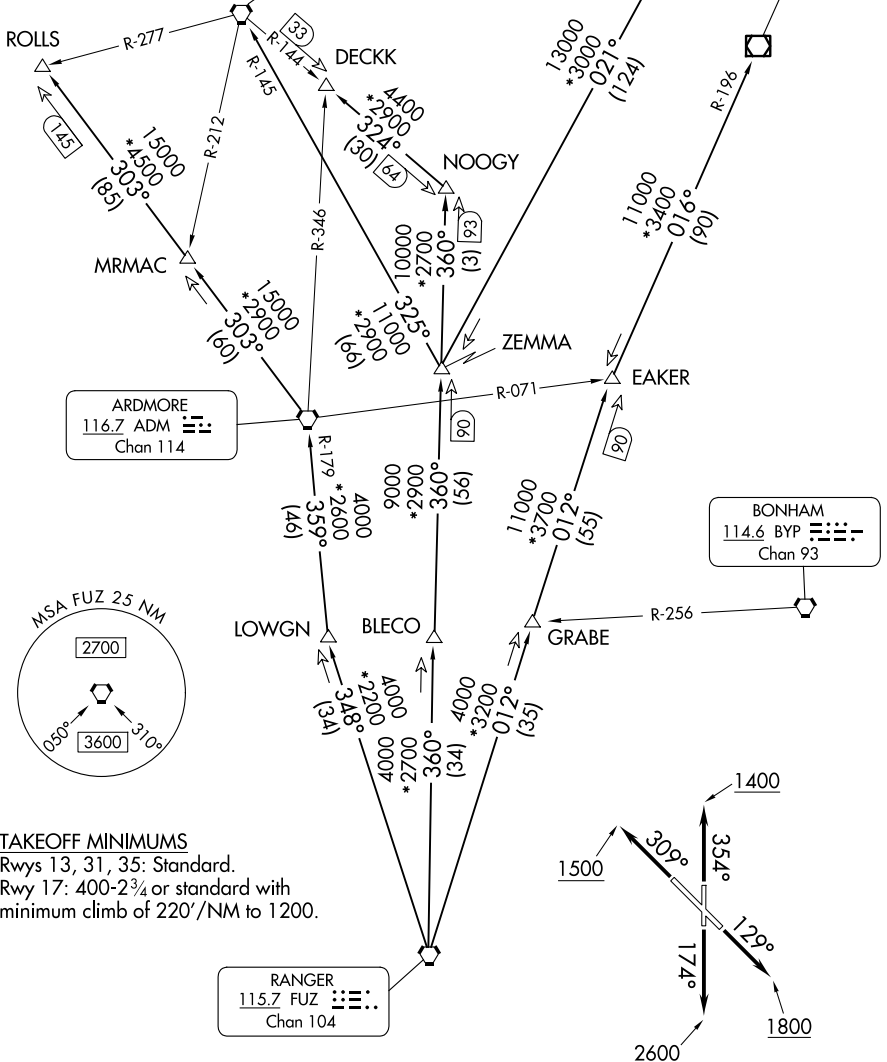

# TEXOMA FIVE DEPARTURE

LONE STAR DEP CON  
125.2 343.65  
ATIS  
126.35  
CLNC DEL  
118.625  
GND CON  
119.475  
EXECUTIVE TOWER ★  
127.25 (CTAF)

**TOP ALTITUDE:  
ASSIGNED BY ATC**

TULSA  
114.4 TUL :...:  
Chan 91

RADAR and DME required.

WILL ROGERS  
114.1 IRW :...:  
Chan 88

OKMULGEE  
114.9 OKM :...:  
Chan 96

ARDMORE  
116.7 ADM :...:  
Chan 114

BONHAM  
114.6 BYP :...:  
Chan 93

RANGER  
115.7 FUZ :...:  
Chan 104

SC-2, 14 MAY 2026 to 11 JUN 2026

SC-2, 14 MAY 2026 to 11 JUN 2026

NOTE: Chart not to scale.

(CONTINUED ON FOLLOWING PAGE)

# TEXOMA FIVE DEPARTURE