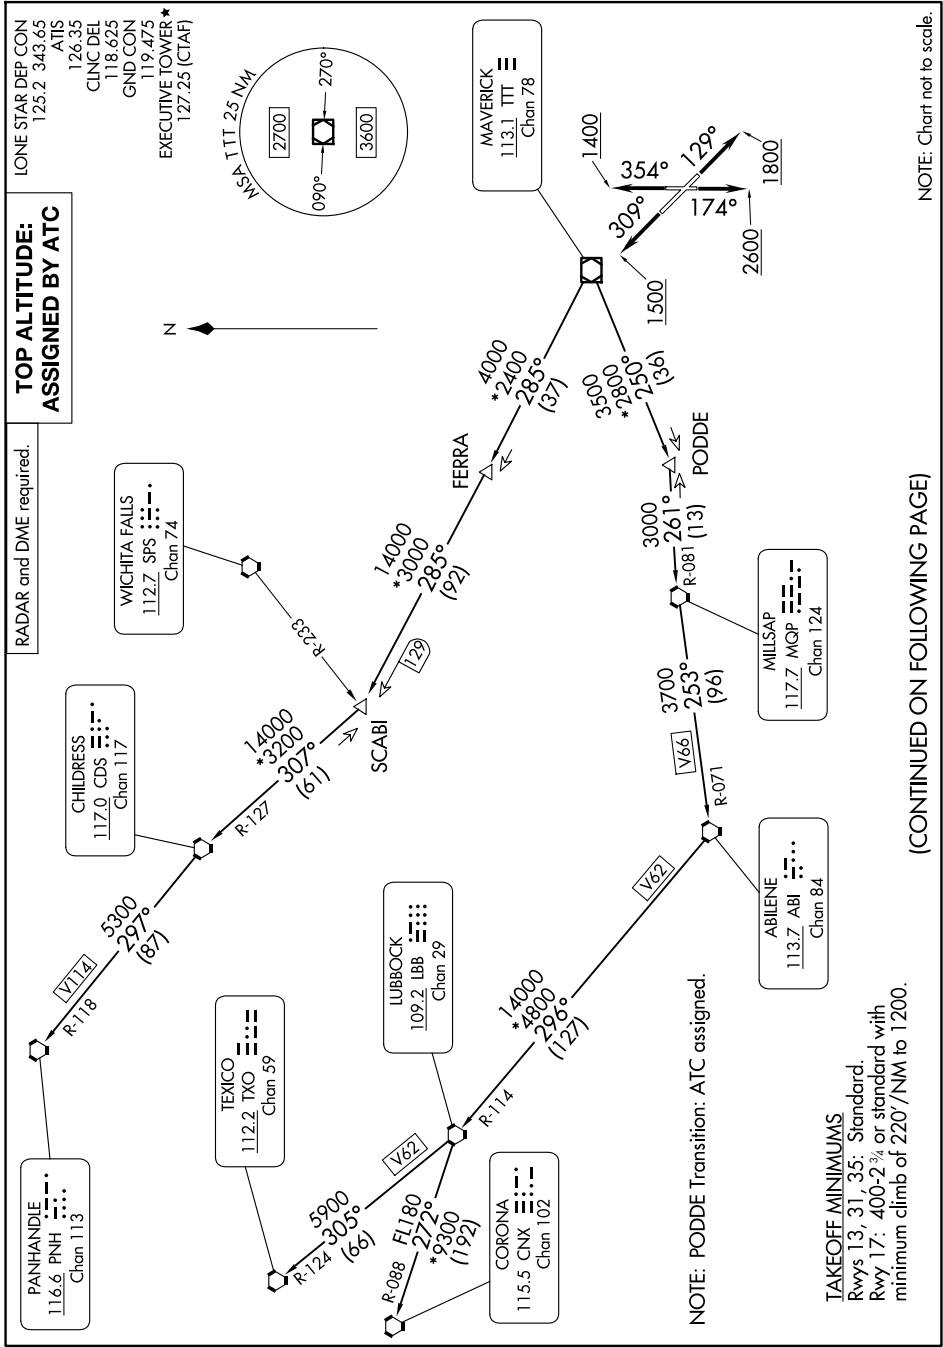

WORTH ONE DEPARTURE

NOTE: Chart not to scale.

(CONTINUED ON FOLLOWING PAGE)

SC-2, 14 MAY 2026 to 11 JUN 2026

WORTH ONE DEPARTURE