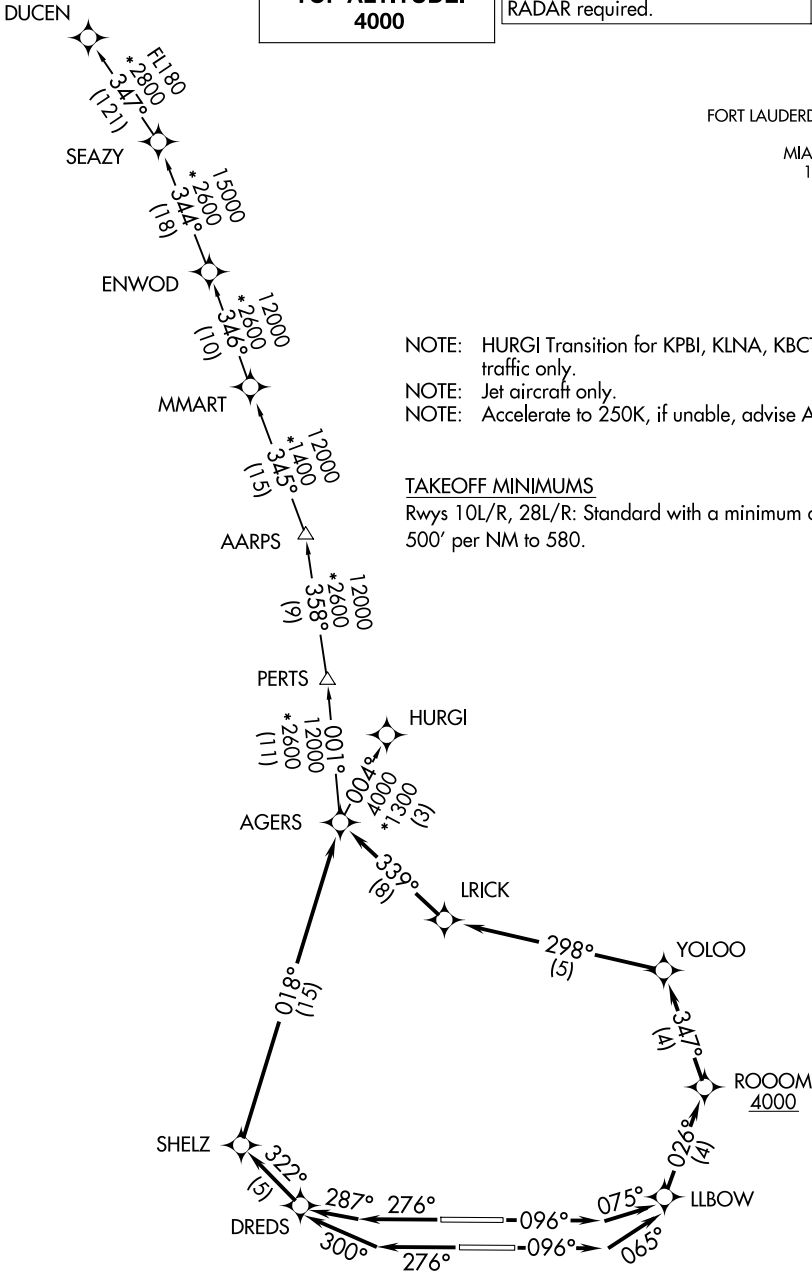

(AGERS1 .AGERS) 22139

AL-744 (FAA)

FORT LAUDERDALE/HOLLYWOOD INTL (FLL)

AGERS ONE DEPARTURE (RNAV)

FORT LAUDERDALE, FLORIDA

**TOP ALTITUDE:
4000**

RNAV 1- DME/DME/IRU or GPS.
RADAR required.

D-ATIS 135.0
CLNC DEL 128.4
CPDLC 121.4
GND CON 121.4
FORT LAUDERDALE TOWER 119.3 257.8
MIAMI DEP CON 126.05 251.1

NOTE: HURGI Transition for KPBI, KLNA, KBCT landing traffic only.
NOTE: Jet aircraft only.
NOTE: Accelerate to 250K, if unable, advise ATC.

(NARRATIVE ON FOLLOWING PAGE)

NOTE: Chart not to scale.

AGERS ONE DEPARTURE (RNAV)

FORT LAUDERDALE, FLORIDA

(AGERS1 .AGERS) 19MAY22

FORT LAUDERDALE/HOLLYWOOD INTL (FLL)

SE-3, 14 MAY 2026 to 11 JUN 2026

SE-3, 14 MAY 2026 to 11 JUN 2026