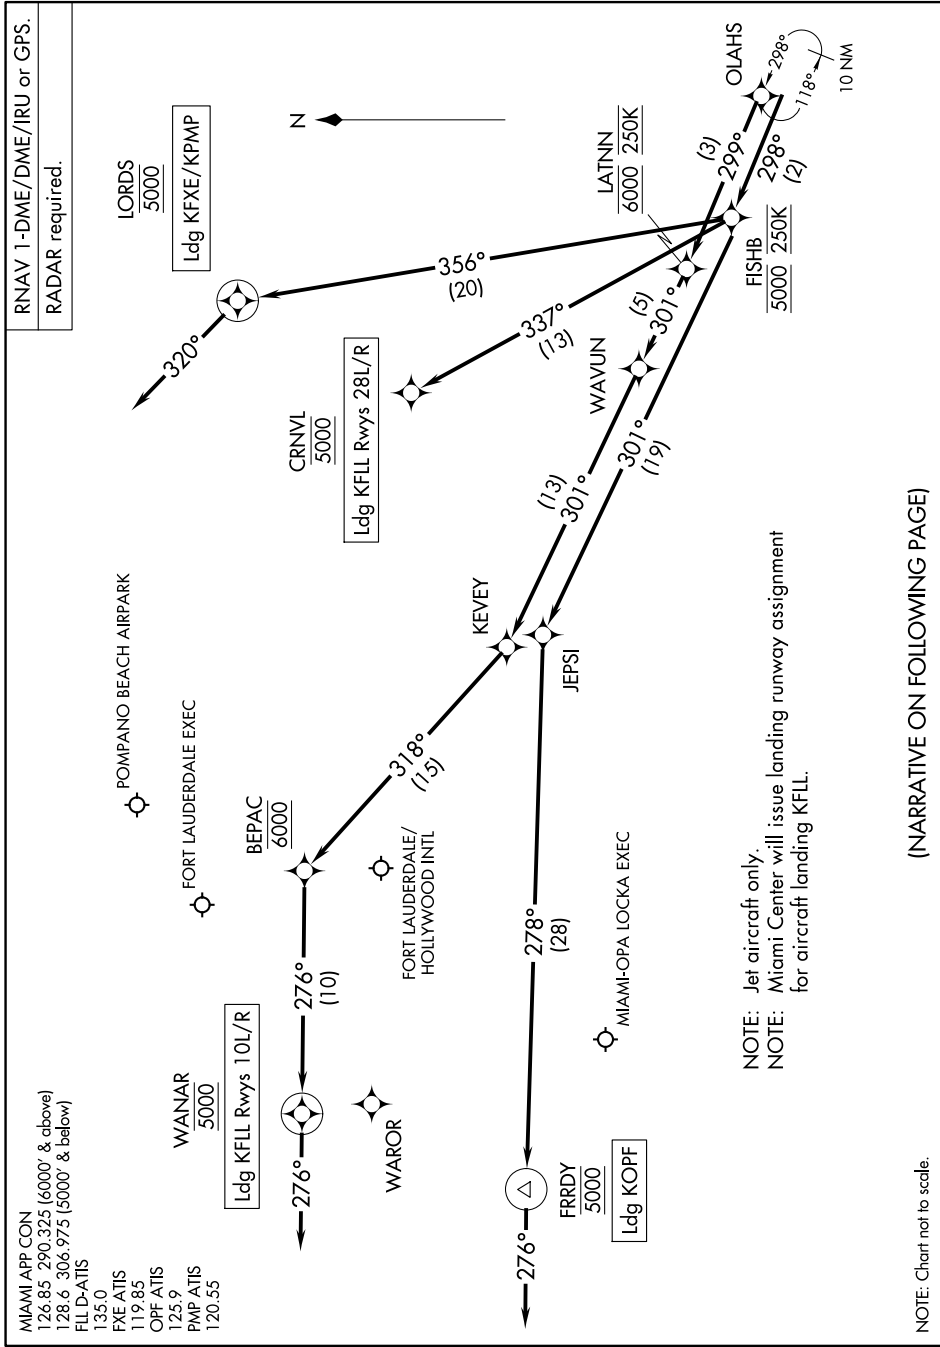

OLAH3 THREE ARRIVAL (RNAV) Arrival Routes

FORT LAUDERDALE, FLORIDA

SE-3, 14 MAY 2026 to 11 JUN 2026

RNAV 1-DME/DME/IRU or GPS.
RADAR required.

MIAMI APP CON
126.85 290.325 (6000' & above)
128.6 306.975 (5000' & below)
FIL D-ATIS
135.0
FXE ATIS
119.85
OPF ATIS
125.9
PMP ATIS
120.55

NOTE: Jet aircraft only.
NOTE: Miami Center will issue landing runway assignment for aircraft landing KFL.

(NARRATIVE ON FOLLOWING PAGE)

NOTE: Chart not to scale.

SE-3, 14 MAY 2026 to 11 JUN 2026

FORT LAUDERDALE, FLORIDA