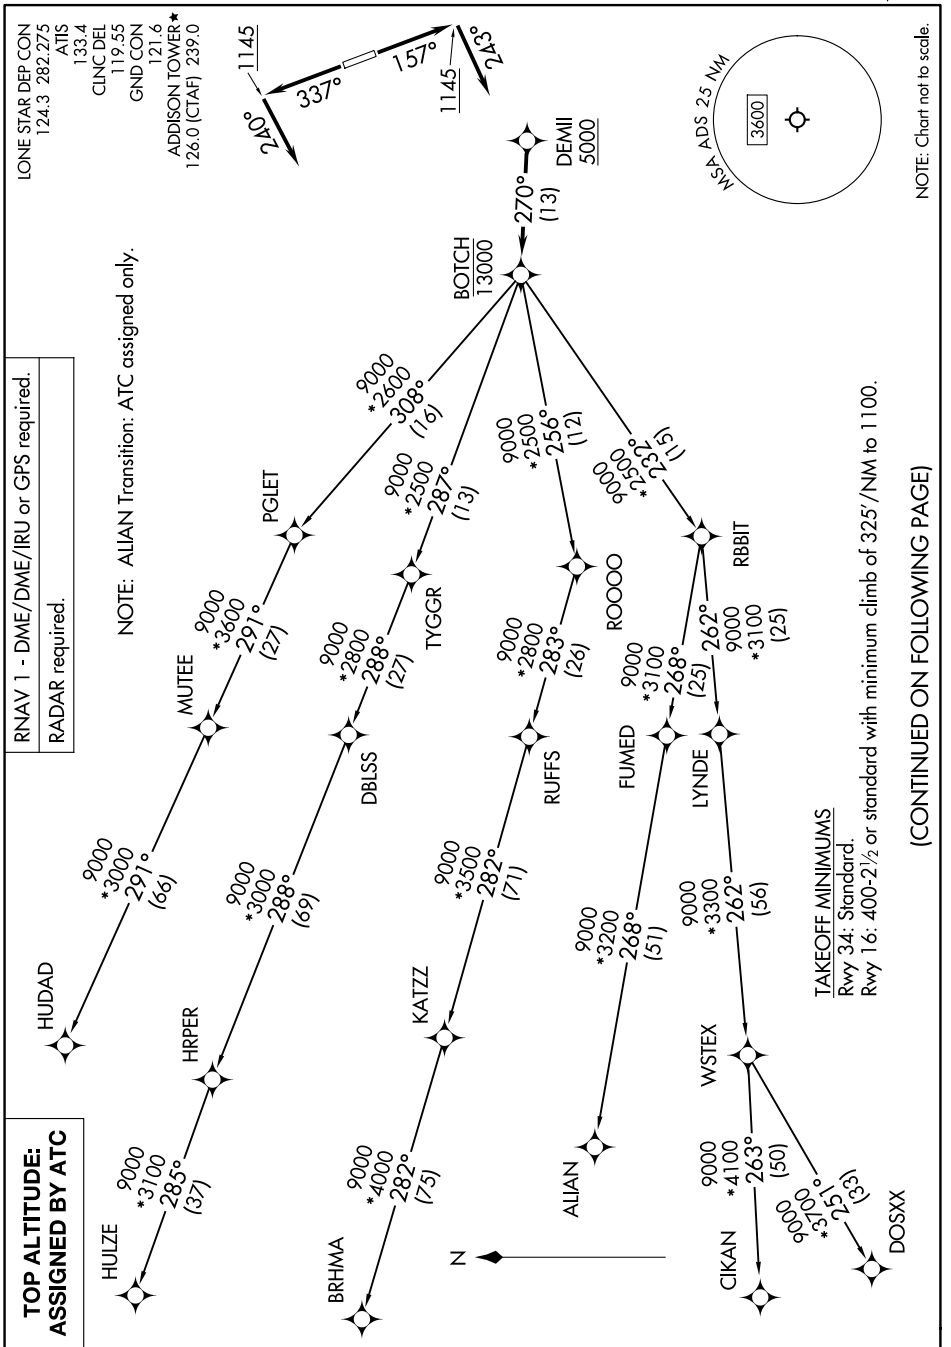

BOTCH TWO DEPARTURE (RNAV)

NOTE: Chart not to scale.

(CONTINUED ON FOLLOWING PAGE)

SC-2, 14 MAY 2026 to 11 JUN 2026

BOTCH TWO DEPARTURE (RNAV)

SC-2, 14 MAY 2026 to 11 JUN 2026