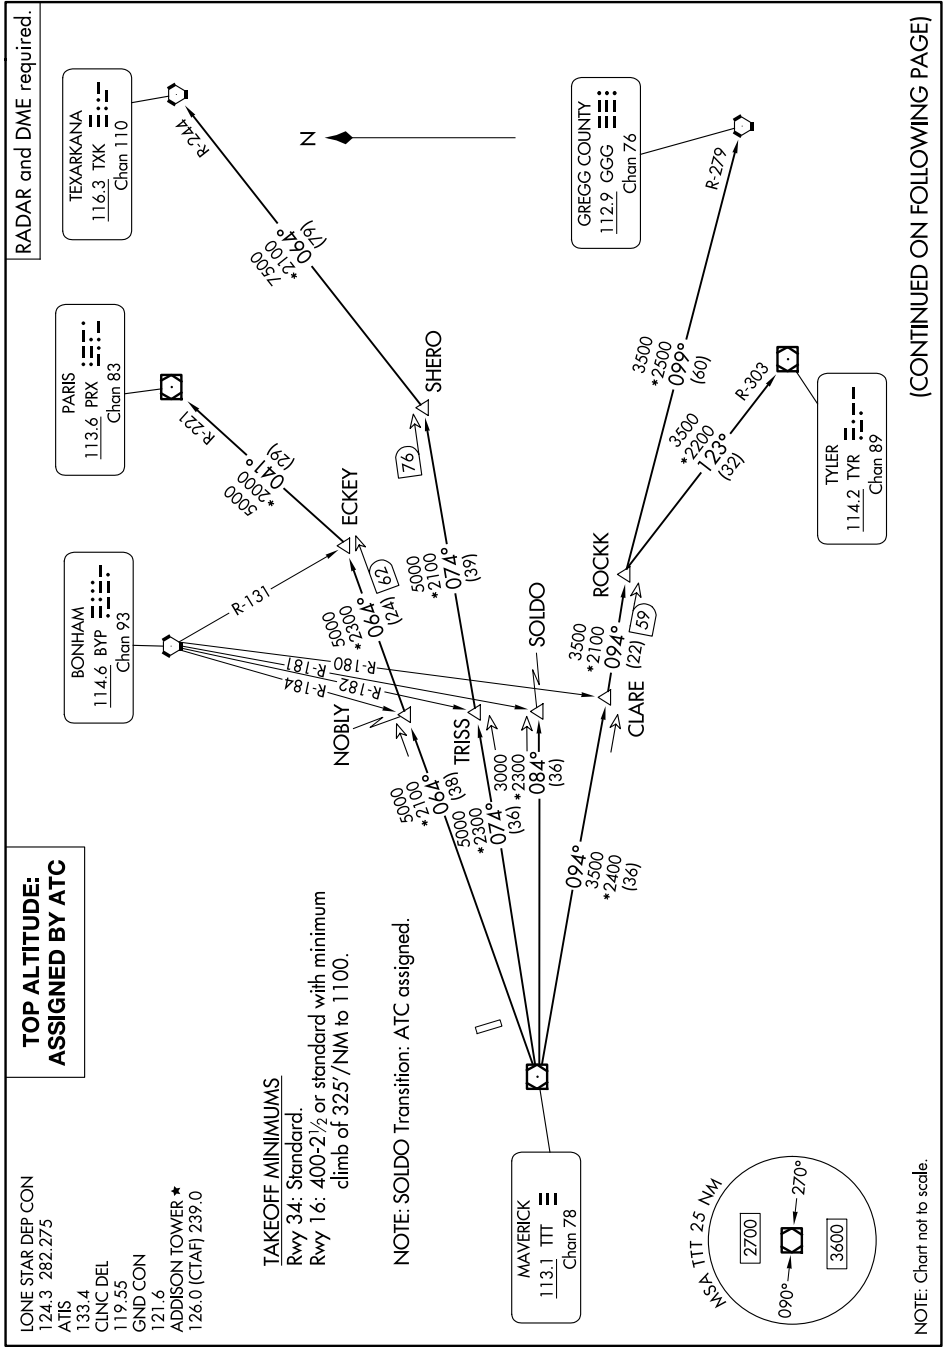

GARLAND SIX DEPARTURE

SC-2, 14 MAY 2026 to 11 JUN 2026

(CONTINUED ON FOLLOWING PAGE)

SC-2, 14 MAY 2026 to 11 JUN 2026

GARLAND SIX DEPARTURE

17APR25

NOTE: Chart not to scale.