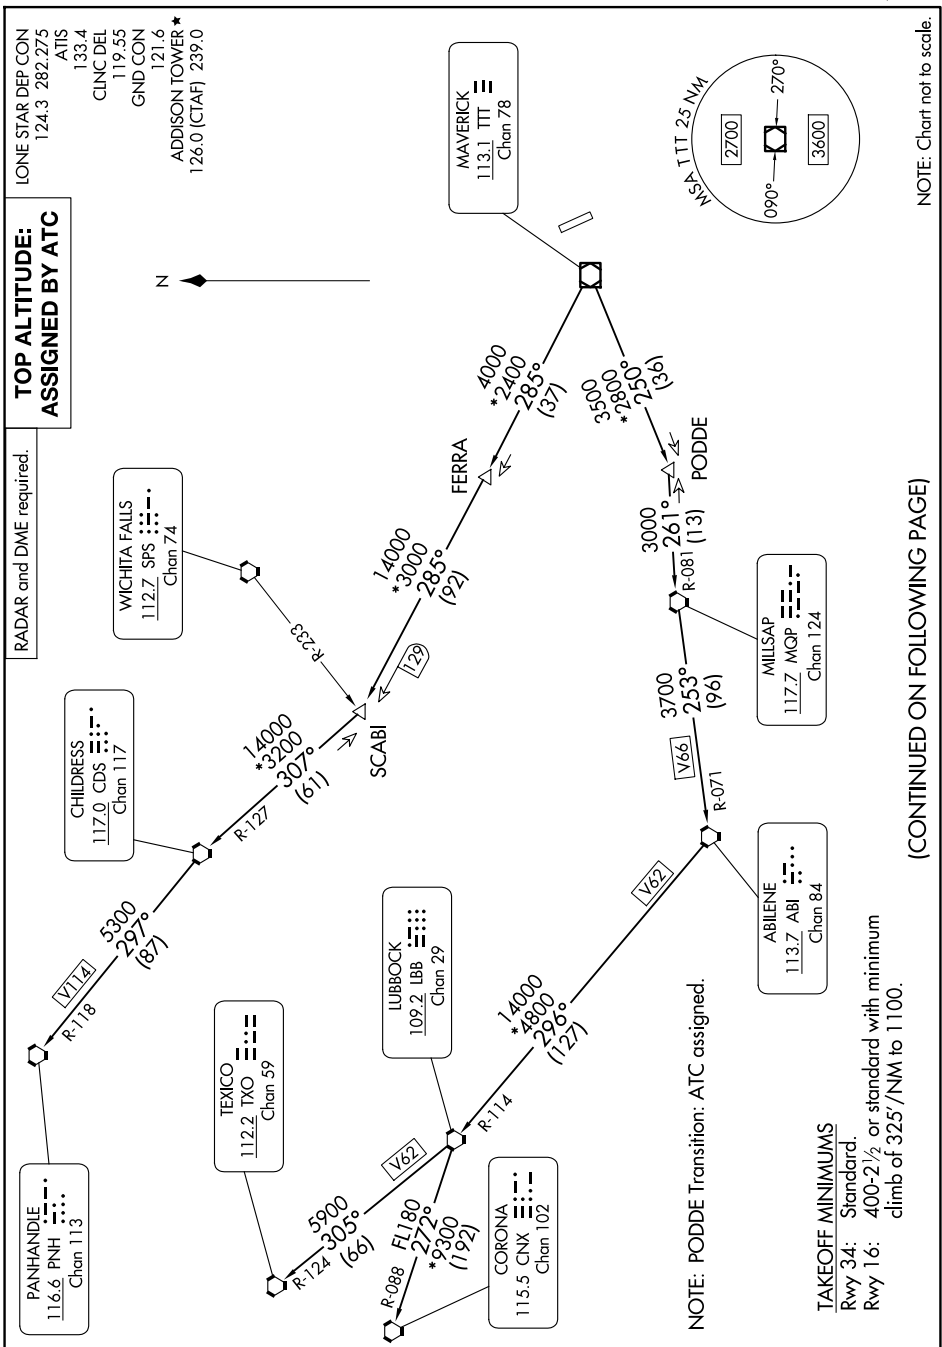

WORTH ONE DEPARTURE

SC-2, 14 MAY 2026 to 11 JUN 2026

(CONTINUED ON FOLLOWING PAGE)

SC-2, 14 MAY 2026 to 11 JUN 2026

WORTH ONE DEPARTURE