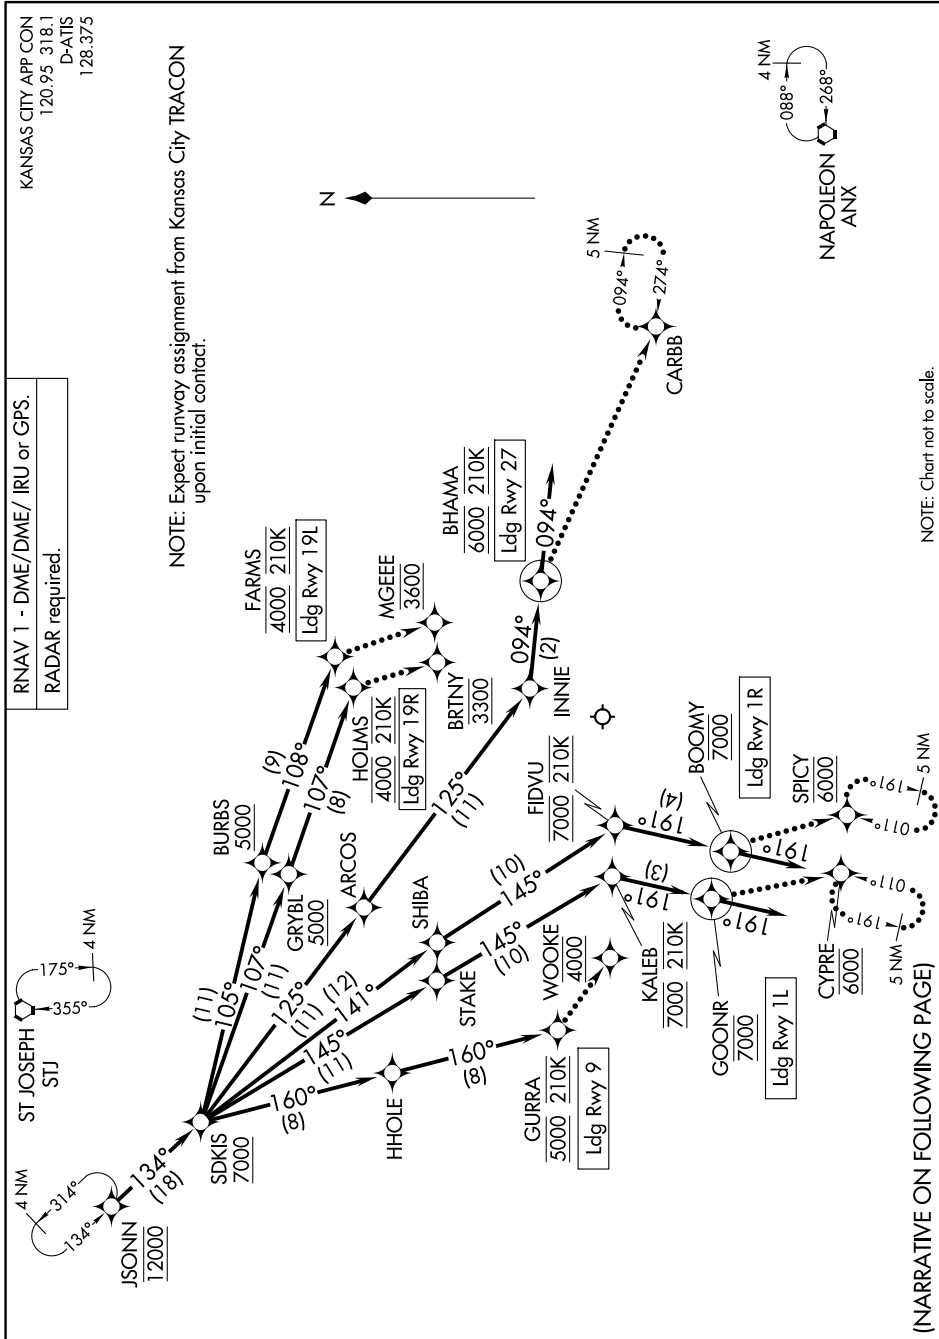

JSONN FOUR ARRIVAL (RNAV) Arrival Routes

KANSAS CITY APP CON
120.95 318.1
D-ATIS
128.375

RNAV 1 - DME/DME/IRU or GPS.
RADAR required.

NC-3, 14 MAY 2026 to 11 JUN 2026

NOTE: Expect runway assignment from Kansas City TRACON upon initial contact.

(NARRATIVE ON FOLLOWING PAGE)

NOTE: Chart not to scale.

NC-3, 14 MAY 2026 to 11 JUN 2026