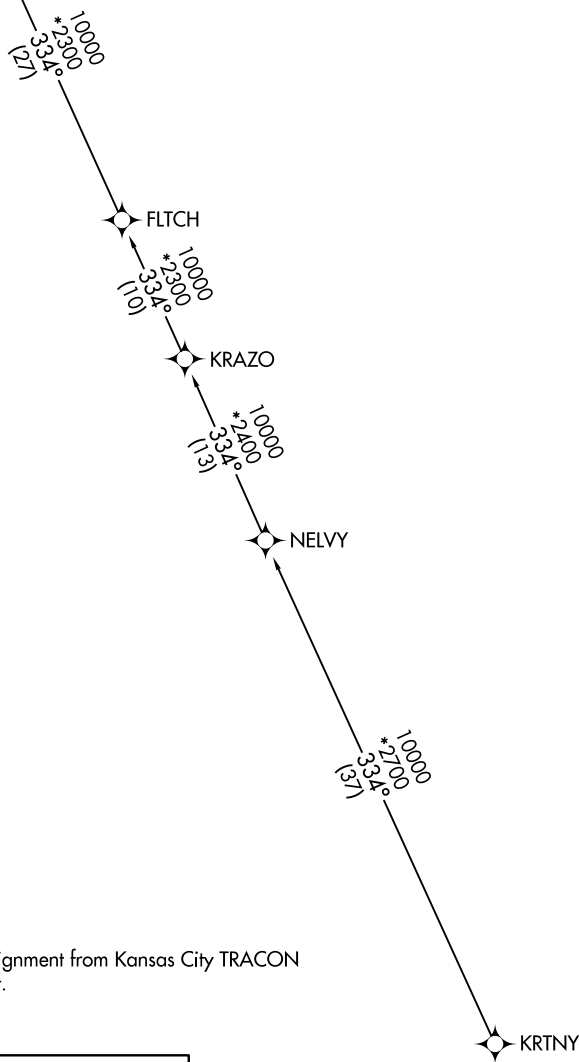

MHOMS THREE ARRIVAL (RNAV) Transition Routes

RNAV 1 - DME/DME/IRU or GPS.
RADAR required.

KANSAS CITY APP CON
120.95 318.1
D-ATIS
128.375

NOTE: Expect runway assignment from Kansas City TRACON upon initial contact.

NOTE: Chart not to scale.

KRTNY TRANSITION (KRTNY.MHOMS3)
NELVY TRANSITION (NELVY.MHOMS3)

(CONTINUED ON FOLLOWING PAGE)

NC-3, 14 MAY 2026 to 11 JUN 2026

NC-3, 14 MAY 2026 to 11 JUN 2026