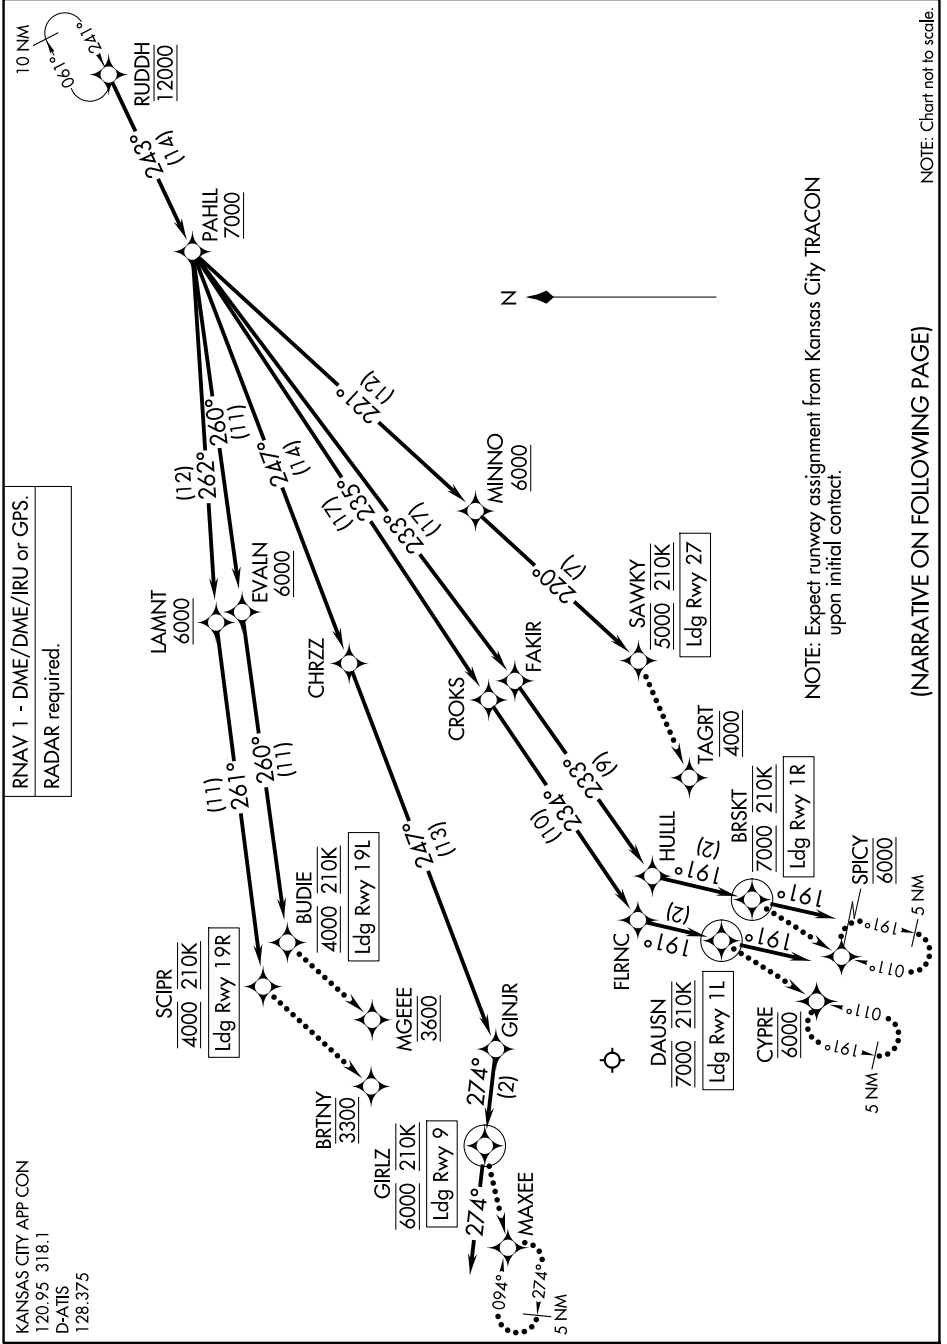

RUDDH THREE ARRIVAL (RNAV) Arrival Routes

NC-3, 14 MAY 2026 to 11 JUN 2026

RNAV 1 - DME/DME/IRU or GPS.
RADAR required.

KANSAS CITY APP CON
120.95 318.1
D-ATIS
128.375

RUDDH THREE ARRIVAL (RNAV) Arrival Routes

(NARRATIVE ON FOLLOWING PAGE)

NC-3, 14 MAY 2026 to 11 JUN 2026