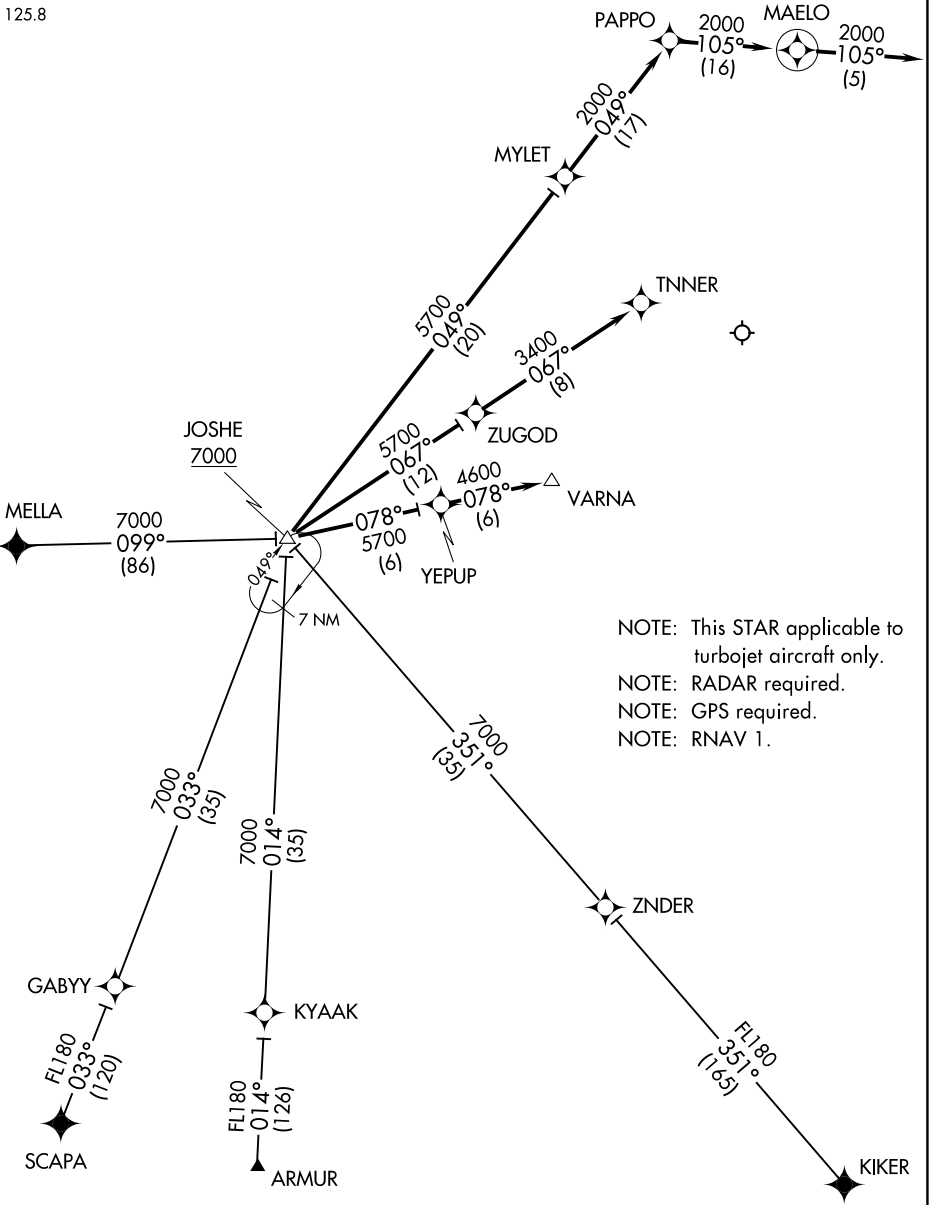

# JOSHE THREE ARRIVAL (RNAV)

SAN JUAN APP CON  
119.4 269.2 (W & SW)  
120.9 290.2 (N & E)  
D-ATIS  
125.8

SE-3, 14 MAY 2026 to 11 JUN 2026

SE-3, 14 MAY 2026 to 11 JUN 2026

NOTE: Chart not to scale.

(CONTINUED ON FOLLOWING PAGE)