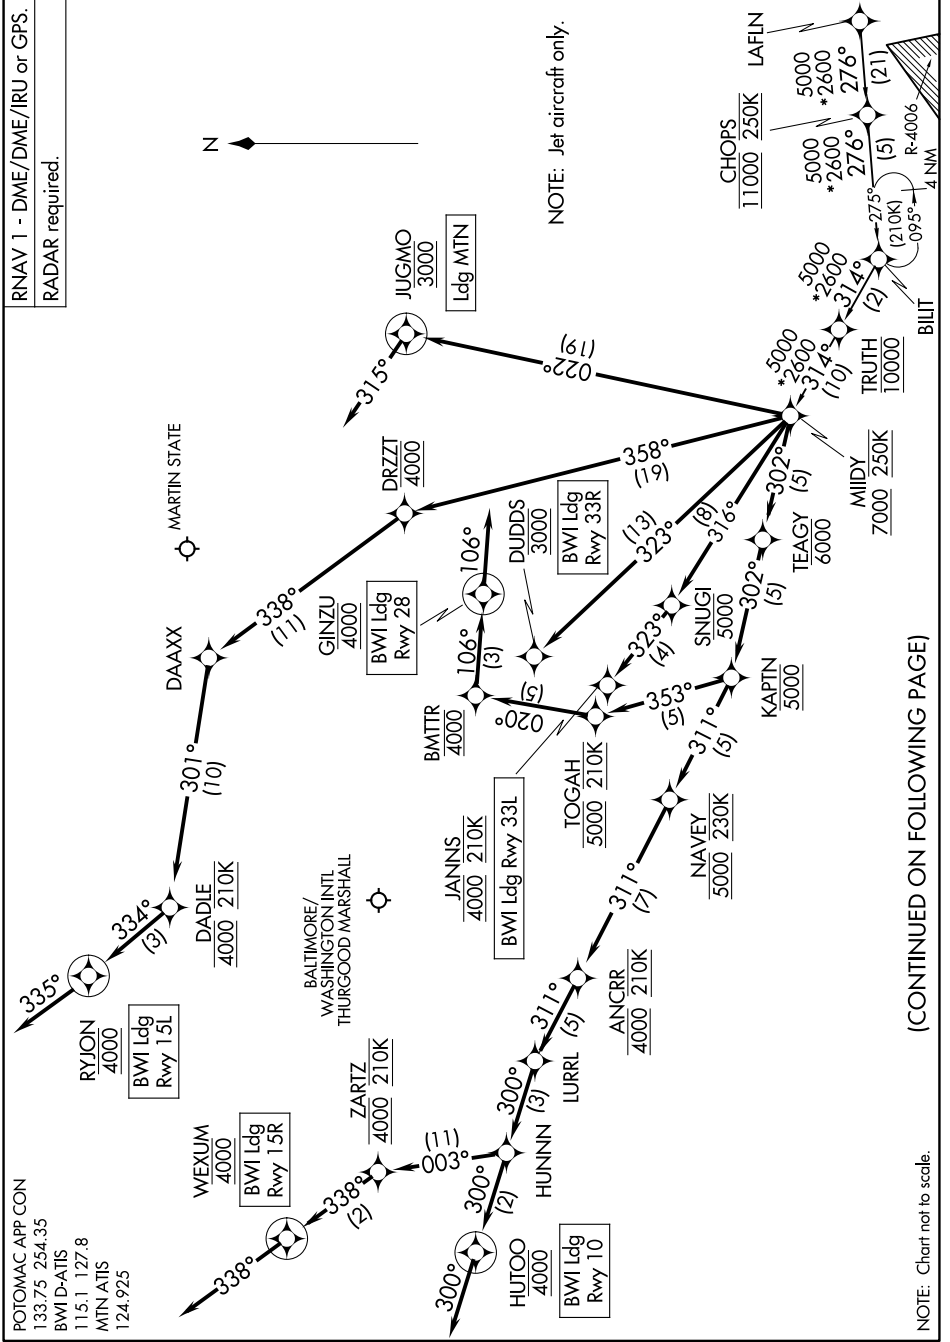

MIIDY FOUR ARRIVAL (RNAV)

BALTIMORE, MARYLAND

NE-3, 14 MAY 2026 to 11 JUN 2026

(CONTINUED ON FOLLOWING PAGE)

NOTE: Chart not to scale.

NE-3, 14 MAY 2026 to 11 JUN 2026

MIIDY FOUR ARRIVAL (RNAV)

BALTIMORE, MARYLAND