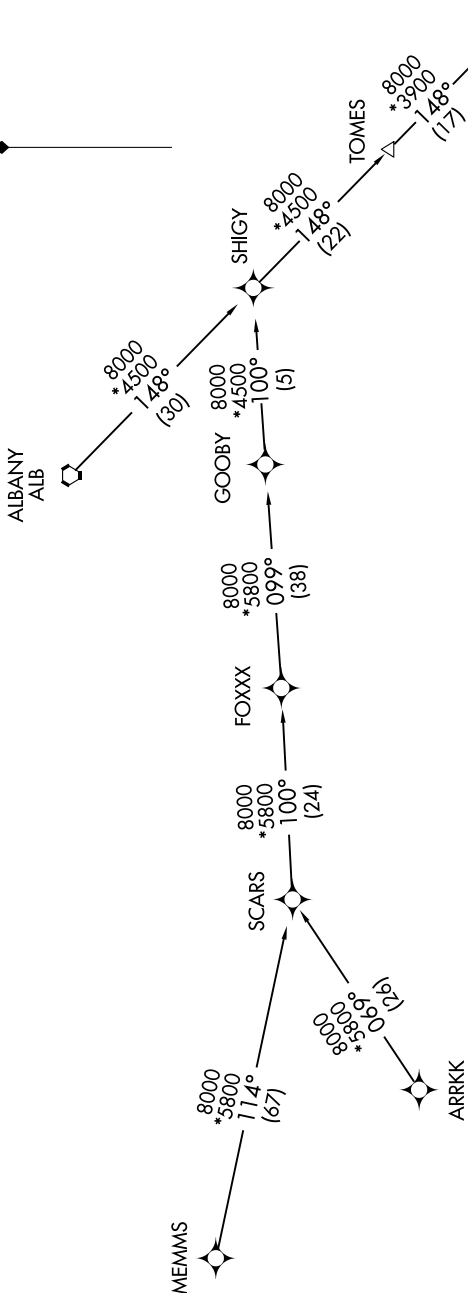

NELIE FOUR ARRIVAL (RNAV) Transition Routes

NEW YORK, NEW YORK

RNAV 1 - DME/DME/IRU OR GPS.
RADAR required.

NE-2, 14 MAY 2026 to 11 JUN 2026

NEW YORK APP CON
120.05 343.75
ISP ATIS
120.725

NELIE
See following
page for arrival
routes

NOTE: Chart not to scale.

(CONTINUED ON FOLLOWING PAGE)

NE-2, 14 MAY 2026 to 11 JUN 2026

NELIE FOUR ARRIVAL (RNAV) Transition Routes

NEW YORK, NEW YORK

ALBANY TRANSITION (ALB.NELIE4):
ARRKK TRANSITION (ARRKK.NELIE4):
MEMMS TRANSITION (MEMMS.NELIE4):