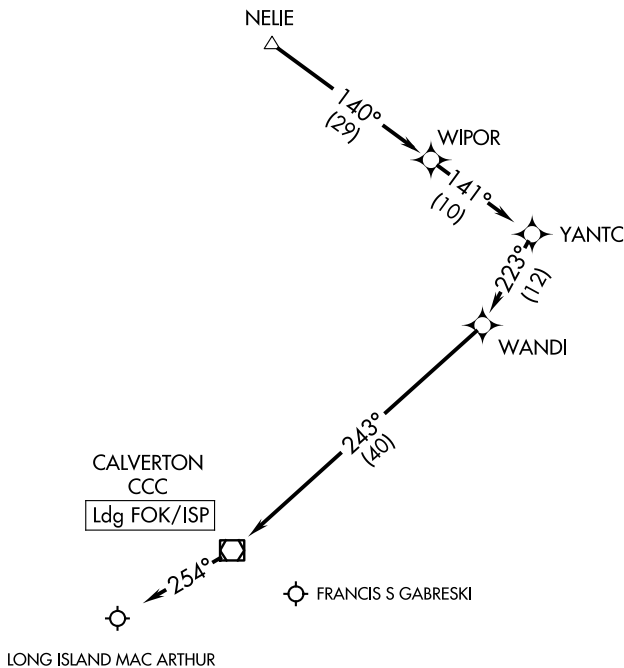

(NELIE.NELIE4) 26022

AL-948 (FAA)

NELIE FOUR ARRIVAL (RNAV) Arrival Routes

NEW YORK, NEW YORK

NEW YORK APP CON
120.05 343.75
ISP ATIS
120.725

RNAV 1 - DME/DME/IRU or GPS.
RADAR required.

NOTE: USE CAUTION: Parachute jump activity southeast of CCC VOR/DME AOB 14500 (SR-SS).

Note: Chart not to scale.

ARRIVAL ROUTE DESCRIPTION

LANDING ALL AIRPORTS: From NELIE on track 140° to WIPOR, then on track 141° to YANTC, then on track 223° to WANDI, then on track 243° to CCC VOR/DME, then on heading 254°. Expect RADAR vectors to final approach course.

NELIE FOUR ARRIVAL (RNAV) Arrival Routes

NEW YORK, NEW YORK

(NELIE.NELIE4) 07AUG25

NE-2, 14 MAY 2026 to 11 JUN 2026

NE-2, 14 MAY 2026 to 11 JUN 2026