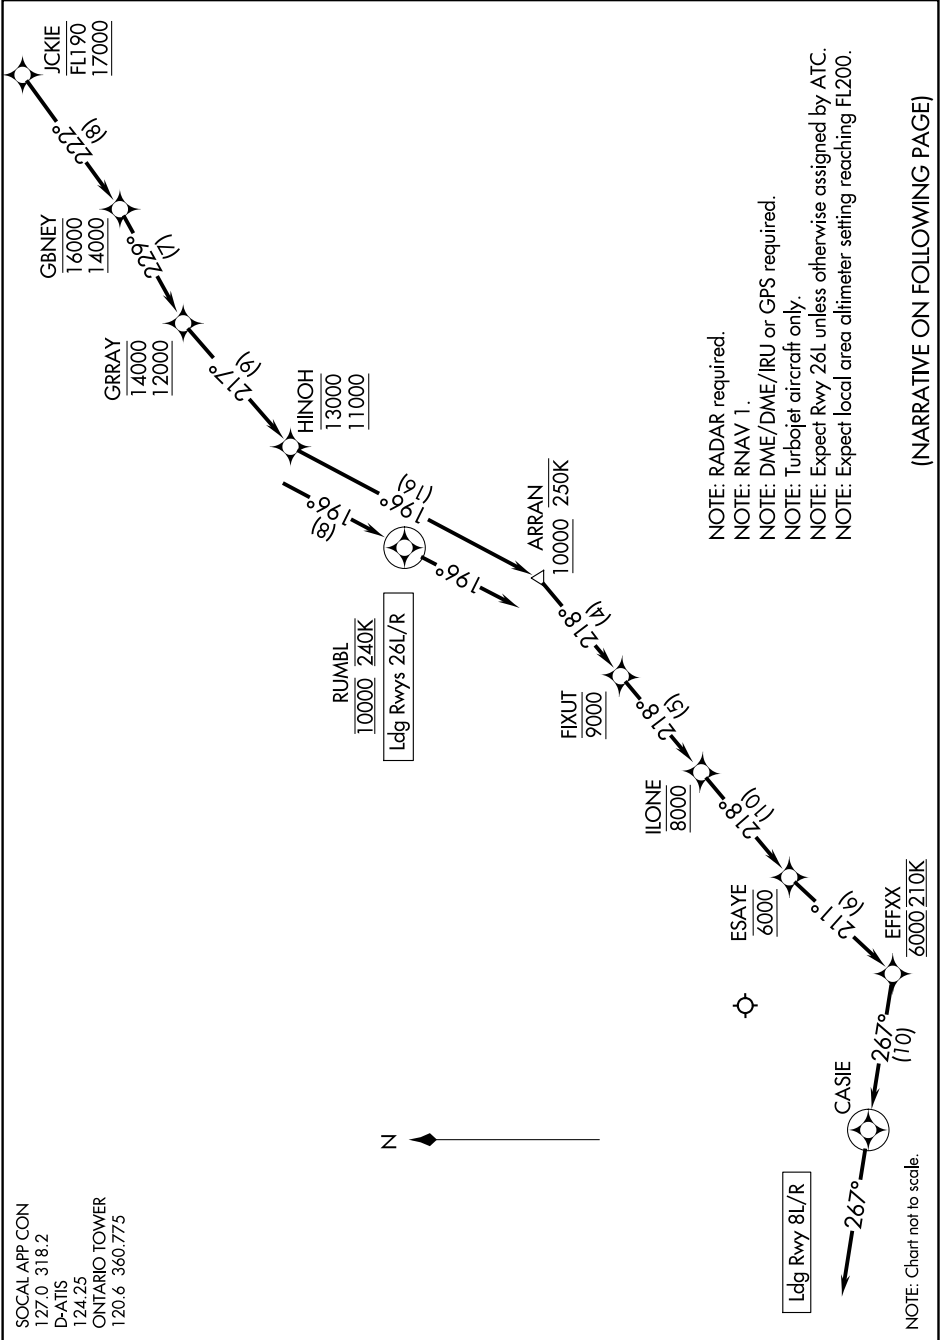

JCKIE TWO ARRIVAL (RNAV) Arrival Routes

AL-965 (FAA)

ONTARIO INTL (ONT)
ONTARIO, CALIFORNIA

SW-3, 14 MAY 2026 to 11 JUN 2026

NOTE: RADAR required.
 NOTE: RNAV 1.
 NOTE: DME/DME/IRU or GPS required.
 NOTE: Turbojet aircraft only.
 NOTE: Expect Rwy 26L unless otherwise assigned by ATC.
 NOTE: Expect local area altimeter setting reaching FL200.

(NARRATIVE ON FOLLOWING PAGE)

SW-3, 14 MAY 2026 to 11 JUN 2026

JCKIE TWO ARRIVAL (RNAV) Arrival Routes

ONTARIO, CALIFORNIA
ONTARIO INTL (ONT)