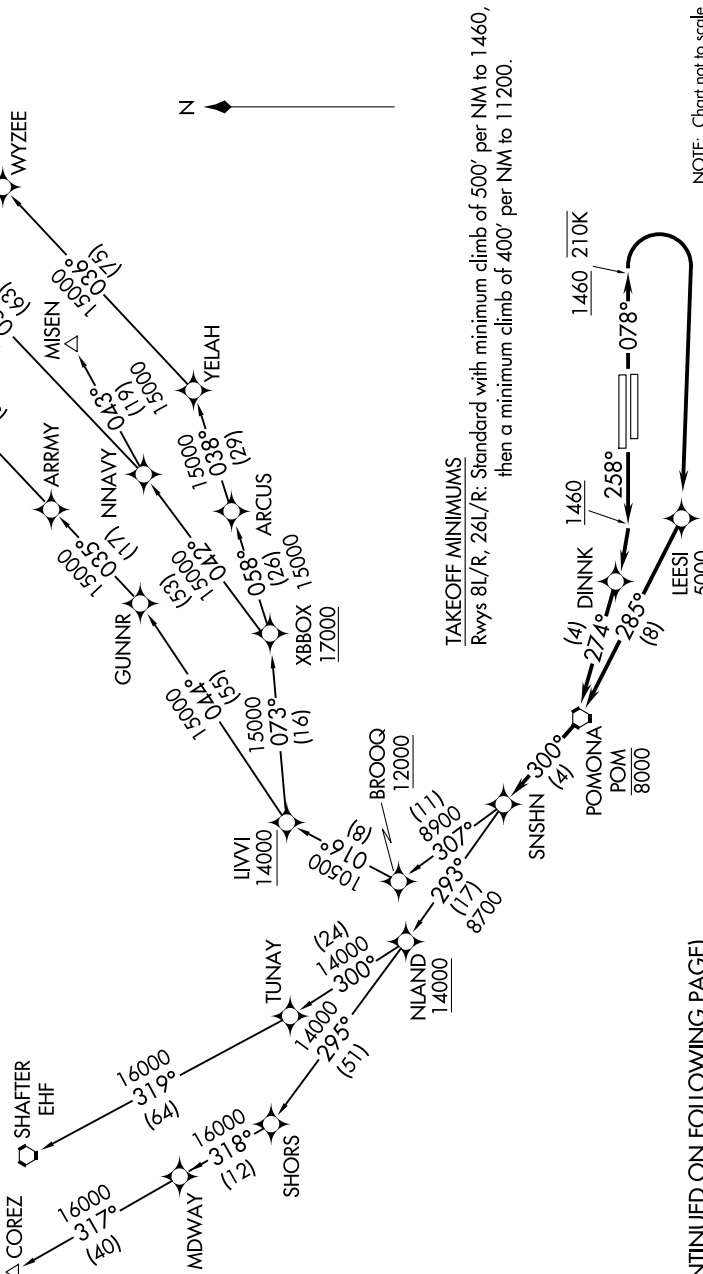

SW-3, 14 MAY 2026 to 11 JUN 2026

D-ATIS 124.25
 CLNC DEL 132.9
 CPDLC 121.9 257.8
 GND CON 120.6 360.775
 ONTARIO TOWER 125.5 349.0
 SOCIAL DEP CON

**TOP ALTITUDE:
FL230**

NOTE: RNAV 1.
 NOTE: RADAR required.
 NOTE: DME/DME/IRU or GPS required.
 NOTE: Turbojet and turboprop aircraft only.
 NOTE: MISEN transition restricted to aircraft landing LAS terminal area.
 NOTE: HAILO/BEALE/YELAH transition ATC only.
 NOTE: Maintain at or below 250K unless otherwise directed by ATC.

(CONTINUED ON FOLLOWING PAGE)

SW-3, 14 MAY 2026 to 11 JUN 2026