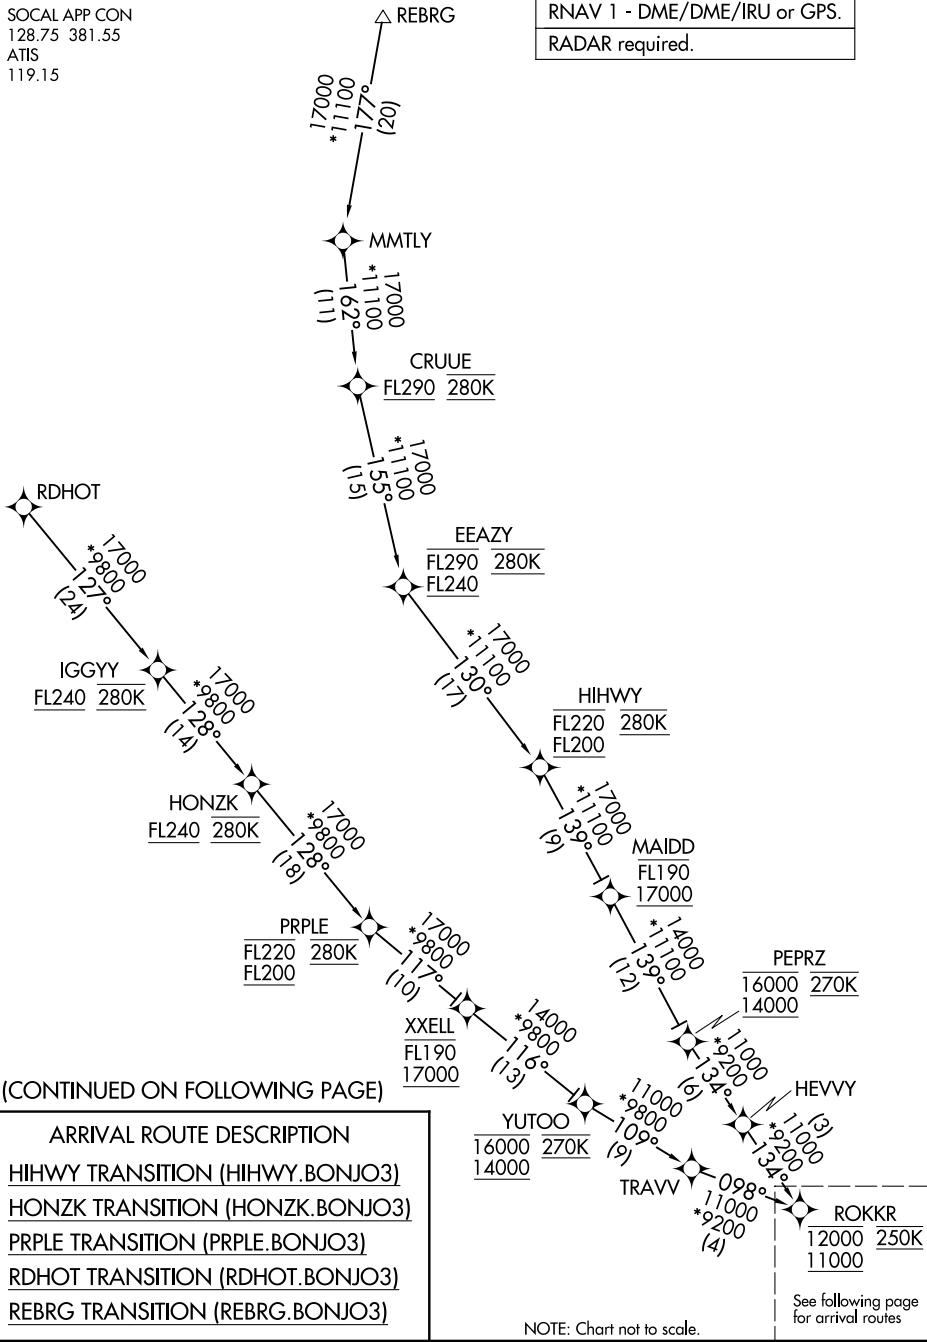

BONJO THREE ARRIVAL (RNAV) Transition Routes

SOCAL APP CON
128.75 381.55
ATIS
119.15

RNAV 1 - DME/DME/IRU or GPS.

RADAR required.

(CONTINUED ON FOLLOWING PAGE)

ARRIVAL ROUTE DESCRIPTION

HIHWY TRANSITION (HIHWY.BONJO3)

HONZK TRANSITION (HONZK.BONJO3)

PRPLE TRANSITION (PRPLE.BONJO3)

RDHOT TRANSITION (RDHOT.BONJO3)

REBRG TRANSITION (REBRG.BONJO3)

See following page for arrival routes

SW-3, 14 MAY 2026 to 11 JUN 2026

SW-3, 14 MAY 2026 to 11 JUN 2026

BONJO THREE ARRIVAL (RNAV) Transition Routes