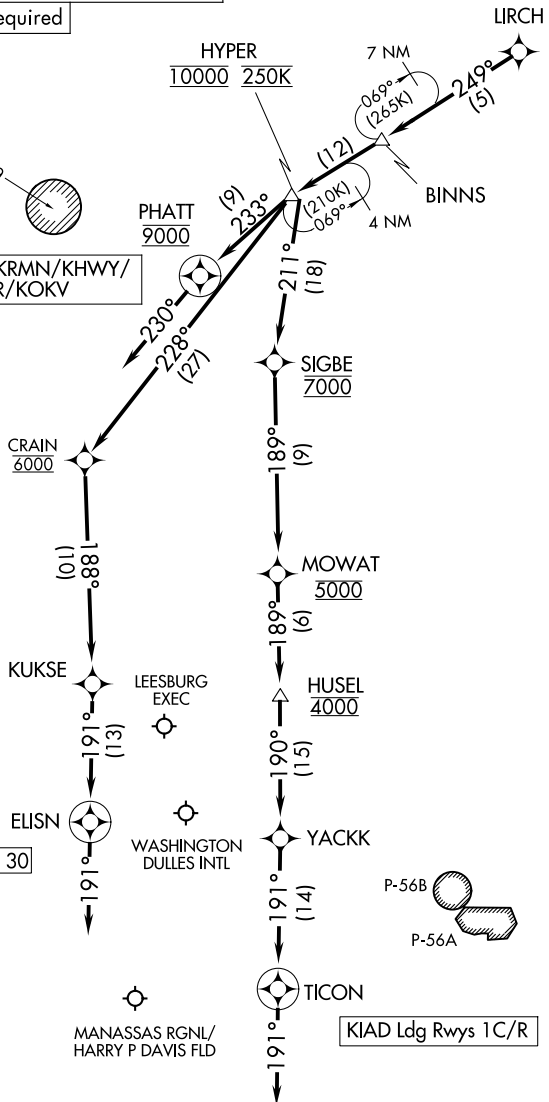

HYPER NINE ARRIVAL (RNAV) Arrival Routes

WASHINGTON, DC

POTOMAC APP CON
 133.0 288.35
 IAD D-ATIS
 134.85
 HEF ATIS
 125.175
 KNYG ATIS
 263.15

RNAV 1 - DME/DME/IRU or GPS

RADAR required

Ldg KNYG/KCJR/KEZF/KRMN/KHWY/
 KHFE/KMRB/KJYO/KFRR/KOKV
 KIAD Ldg Rwys 19L/C/R

NOTE: Jet and turboprop aircraft only.
 NOTE: For aircraft capable of 180K or greater.

FRONT ROYAL-WARREN COUNTY

SHANNON

(CONTINUED ON FOLLOWING PAGE)

KIAD Ldg Rwys 1C/R

NE-3, 14 MAY 2026 to 11 JUN 2026

NE-3, 14 MAY 2026 to 11 JUN 2026

NOTE: Chart not to scale.

HYPER NINE ARRIVAL (RNAV) Arrival Routes

WASHINGTON, DC