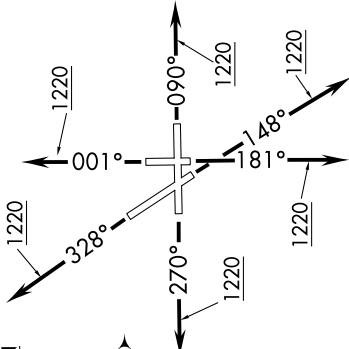

(OBENE3.OBENE) 18312

OBENE THREE DEPARTURE (RNAV) AL-5103 (FAA)

AURORA MUNI (ARR)
CHICAGO/AURORA, ILLINOIS

TOP ALTITUDE:
3000

ATS
123.85
GND CON
121.7
AURORA TOWER*
120.6
CHICAGO DEP CON
133.5 349.0

VERTICAL NAVIGATION
PLANNING INFORMATION

Expect 13000

OREOS

OBENE