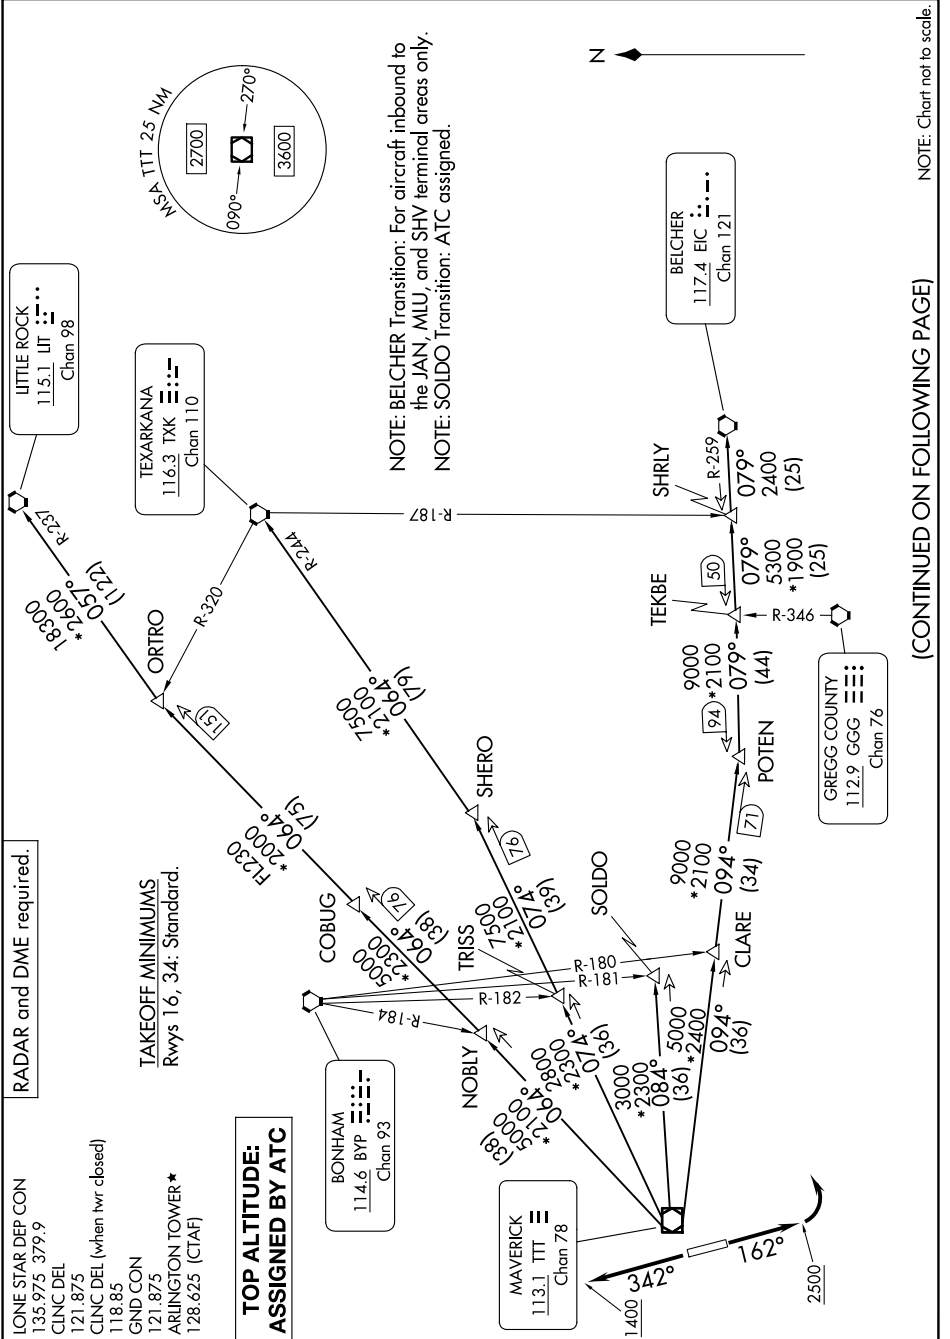

DALLAS FOUR DEPARTURE

ARLINGTON, TEXAS

SC-2, 14 MAY 2026 to 11 JUN 2026

NOTE: Chart not to scale

(CONTINUED ON FOLLOWING PAGE)

SC-2, 14 MAY 2026 to 11 JUN 2026

DALLAS FOUR DEPARTURE

ARLINGTON, TEXAS