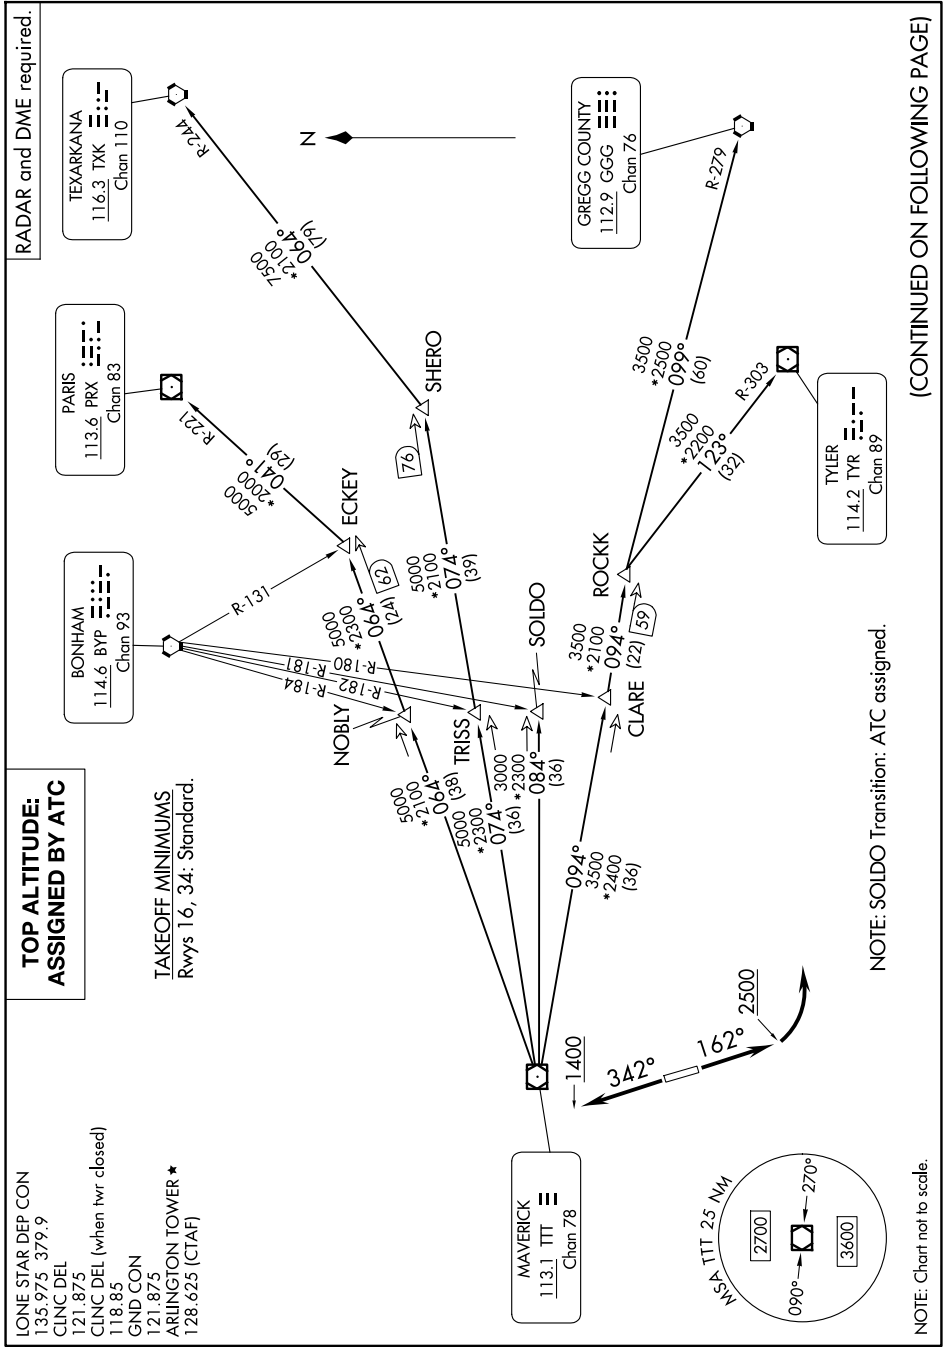

GARLAND SIX DEPARTURE

ARLINGTON, TEXAS

SC-2, 14 MAY 2026 to 11 JUN 2026

(CONTINUED ON FOLLOWING PAGE)

SC-2, 14 MAY 2026 to 11 JUN 2026

GARLAND SIX DEPARTURE

17APR25

ARLINGTON, TEXAS
ARLINGTON MUNI (GKY)