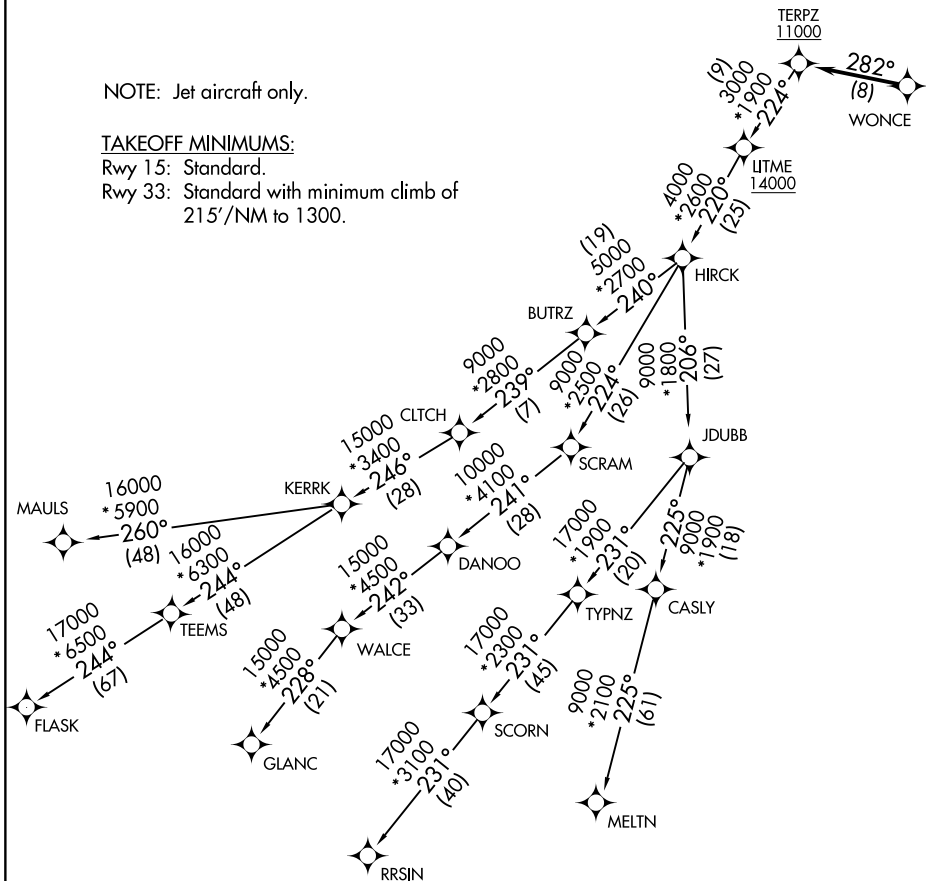

(TERPZ8.TERPZ) 24193

AL-5222 (FAA)

MARTIN STATE (MTN)

BALTIMORE, MARYLAND

TERPZ EIGHT DEPARTURE (RNAV)

POTOMAC DEP CON
 119.7 290.475
 ATIS
 124.925
 GND CON
 121.8 253.4
 MARTIN TOWER ★
 121.3 (CTAF) 254.425
 UNICOM
 122.95

RNAV 1 - DME/DME/IRU or GPS.

RADAR required.

TOP ALTITUDE:
17000

NOTE: Jet aircraft only.

TAKEOFF MINIMUMS:

Rwy 15: Standard.

Rwy 33: Standard with minimum climb of 215'/NM to 1300.

NE-3, 14 MAY 2026 to 11 JUN 2026

NE-3, 14 MAY 2026 to 11 JUN 2026

NOTE: Chart not to scale.

TERPZ EIGHT DEPARTURE (RNAV)

(TERPZ8.TERPZ) 11JUL24

BALTIMORE, MARYLAND
MARTIN STATE (MTN)