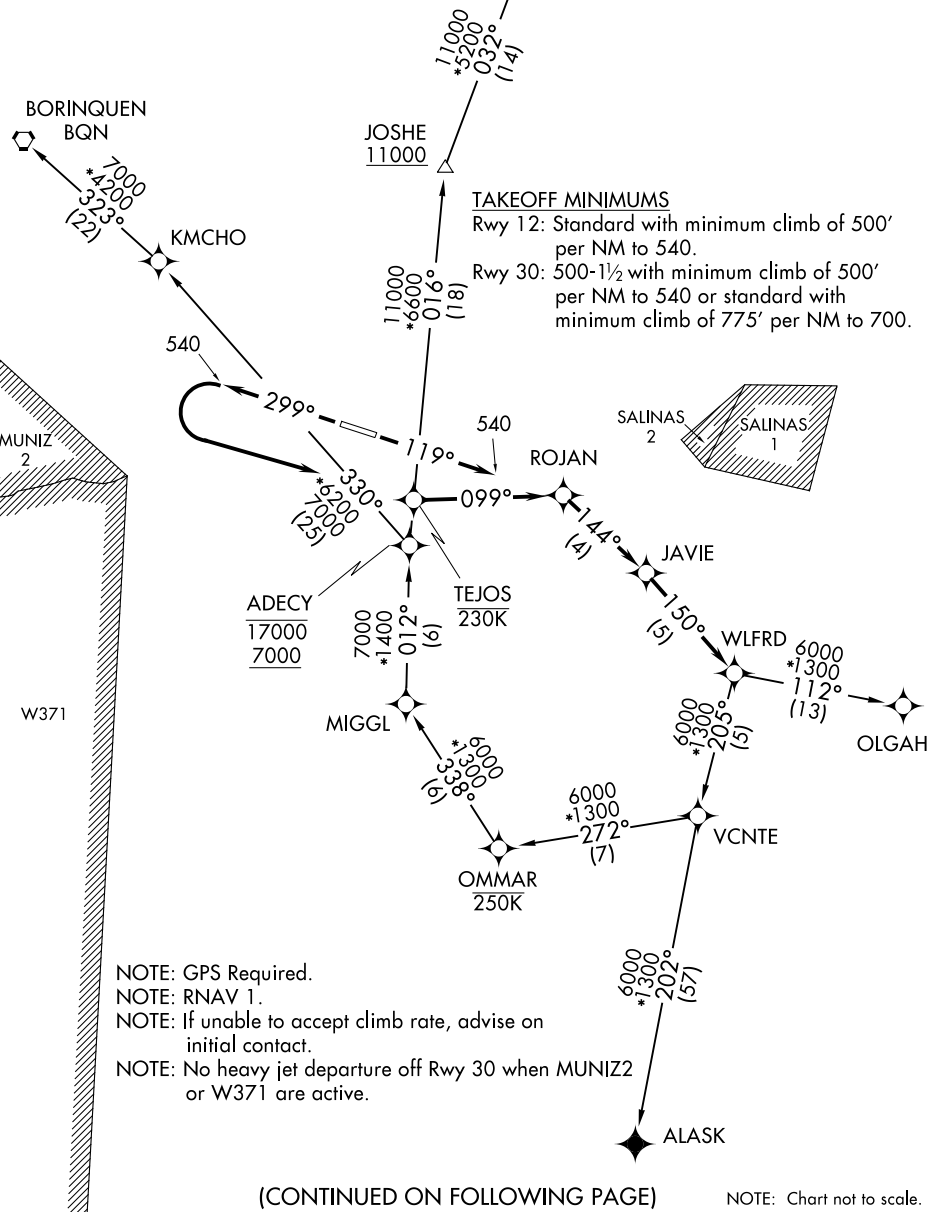

WLFRD TWO DEPARTURE (RNAV)

AL-5248 (FAA)

MERCEDITA (PSE)(TJPS)

PONCE, PUERTO RICO

CLNC DEL
121.9
CTAF
122.7
SAN JUAN CENTER
118.75 269.0

**TOP ALTITUDE:
ASSIGNED BY ATC**

SE-3, 14 MAY 2026 to 11 JUN 2026

SE-3, 14 MAY 2026 to 11 JUN 2026

(CONTINUED ON FOLLOWING PAGE)

NOTE: Chart not to scale.

WLFRD TWO DEPARTURE (RNAV)

PONCE, PUERTO RICO

MERCEDITA (PSE)(TJPS)