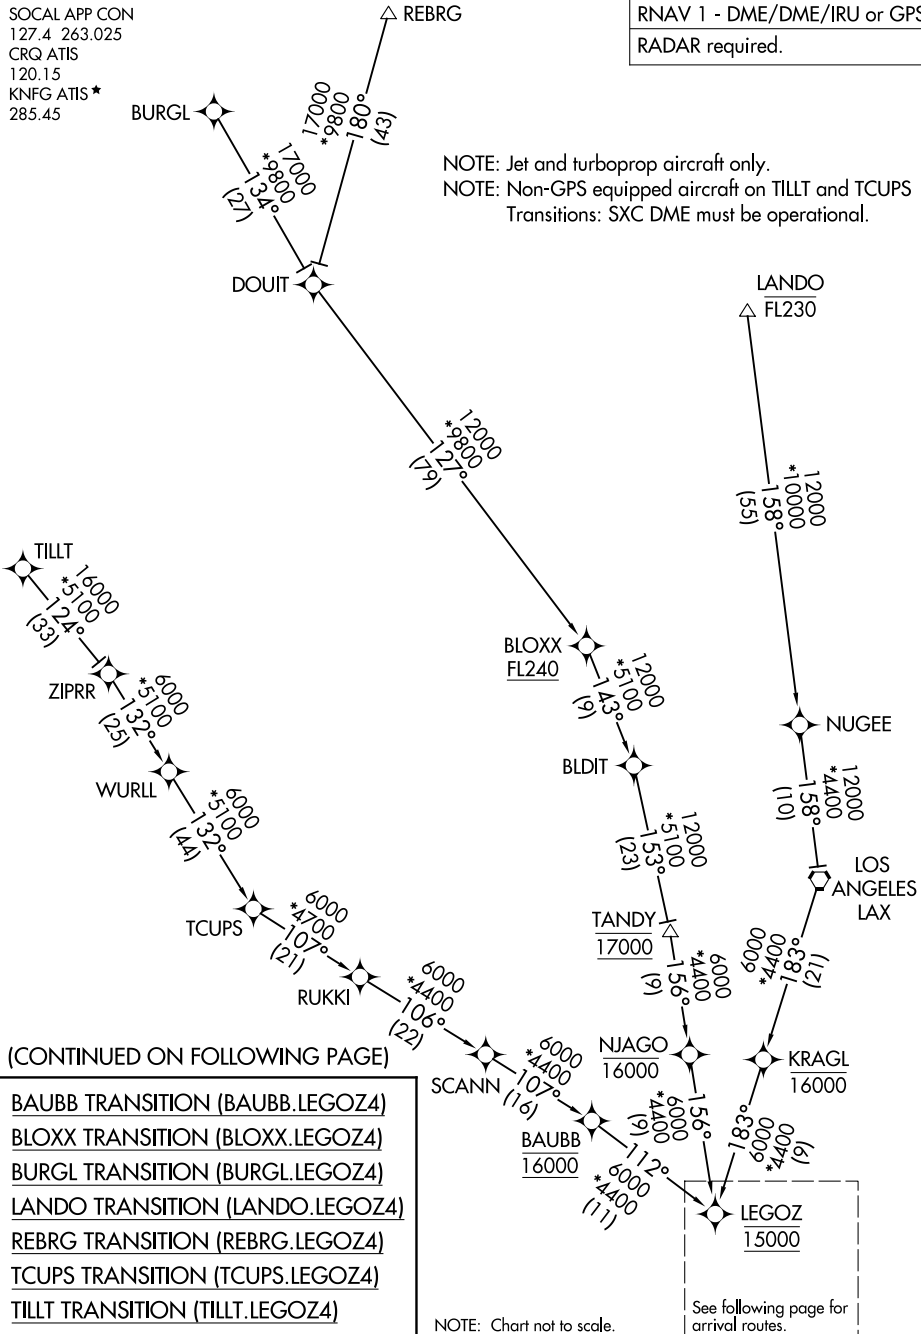

LEGOZ FOUR ARRIVAL (RNAV) Transition Routes

SOCAL APP CON  
127.4 263.025  
CRQ ATIS  
120.15  
KNFG ATIS\*  
285.45

RNAV 1 - DME/DME/IRU or GPS.  
RADAR required.

NOTE: Jet and turboprop aircraft only.  
NOTE: Non-GPS equipped aircraft on TILLT and TCUPS  
Transitions: SXC DME must be operational.

SW-3, 14 MAY 2026 to 11 JUN 2026

SW-3, 14 MAY 2026 to 11 JUN 2026

(CONTINUED ON FOLLOWING PAGE)