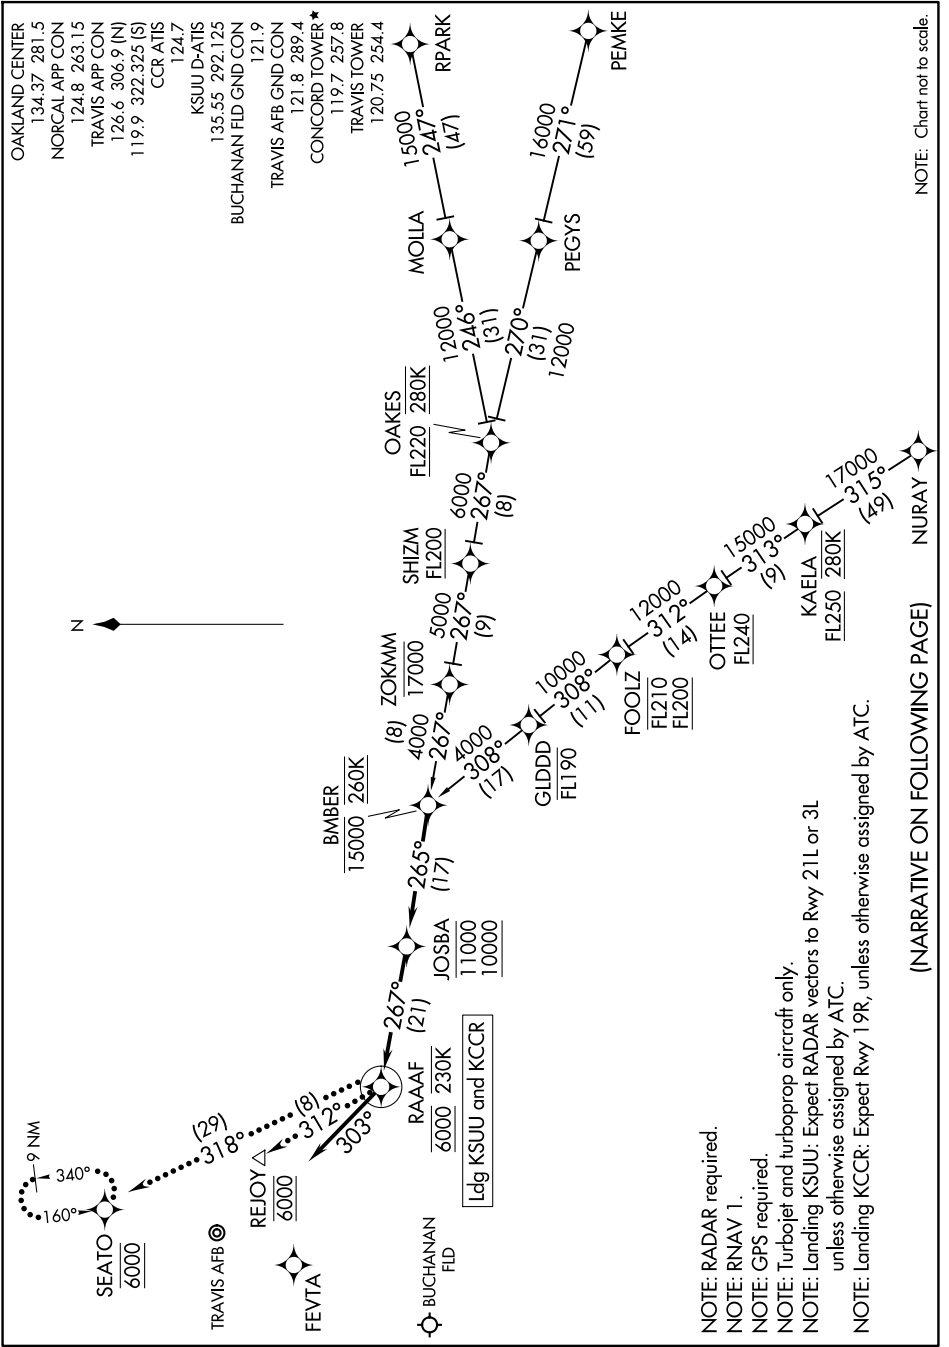

BMBER ONE ARRIVAL (RNAV)

AL-5320 (FAA)

CONCORD, CALIFORNIA

SW-2, 14 MAY 2026 to 11 JUN 2026

BMBER ONE ARRIVAL (RNAV)

CONCORD, CALIFORNIA

(NARRATIVE ON FOLLOWING PAGE)

SW-2, 14 MAY 2026 to 11 JUN 2026