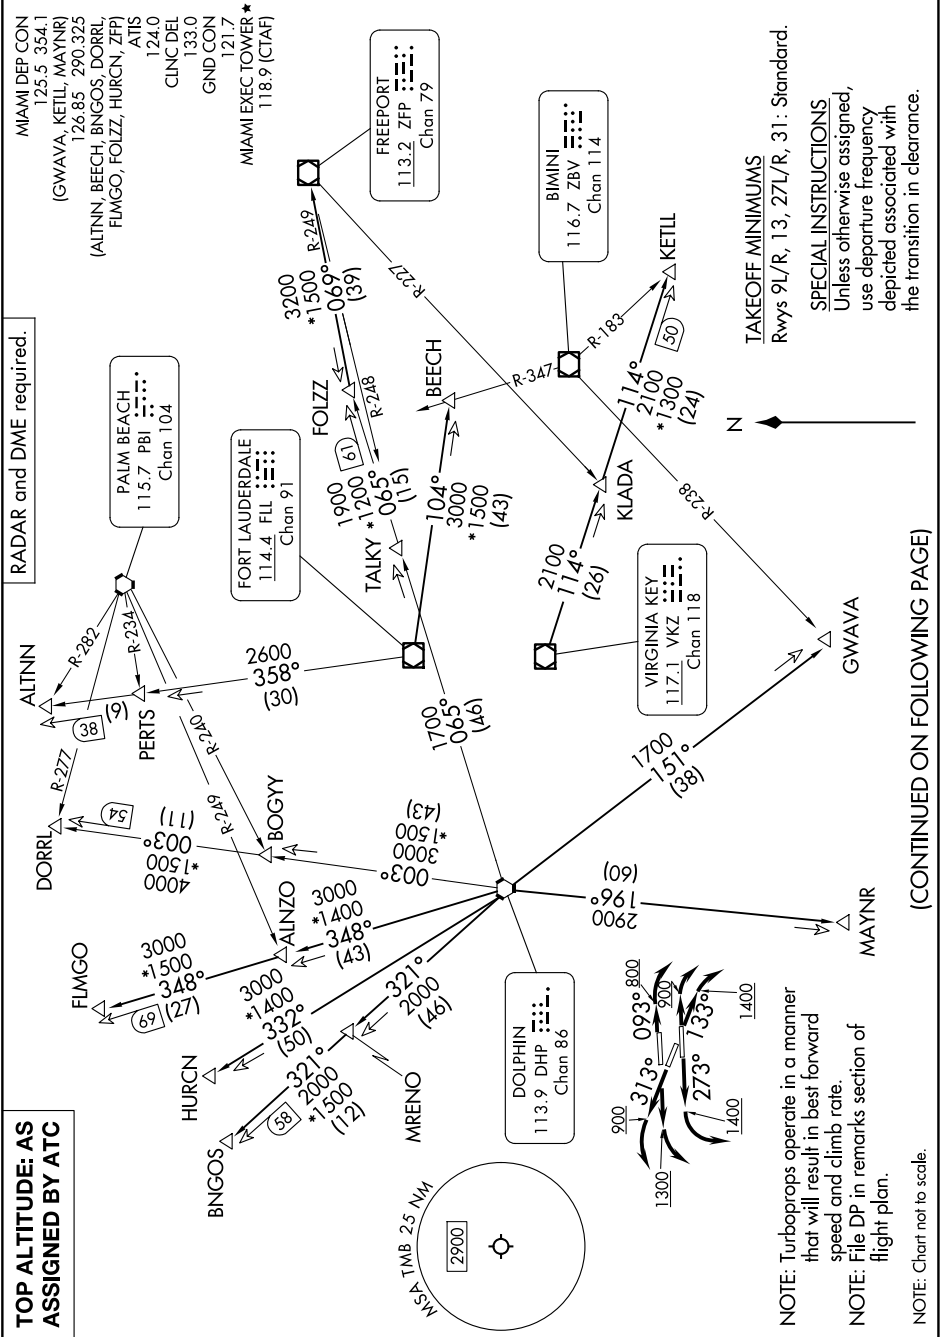

MIAMI TWO DEPARTURE

SE-3, 14 MAY 2026 to 11 JUN 2026

(CONTINUED ON FOLLOWING PAGE)

SE-3, 14 MAY 2026 to 11 JUN 2026

MIAMI TWO DEPARTURE