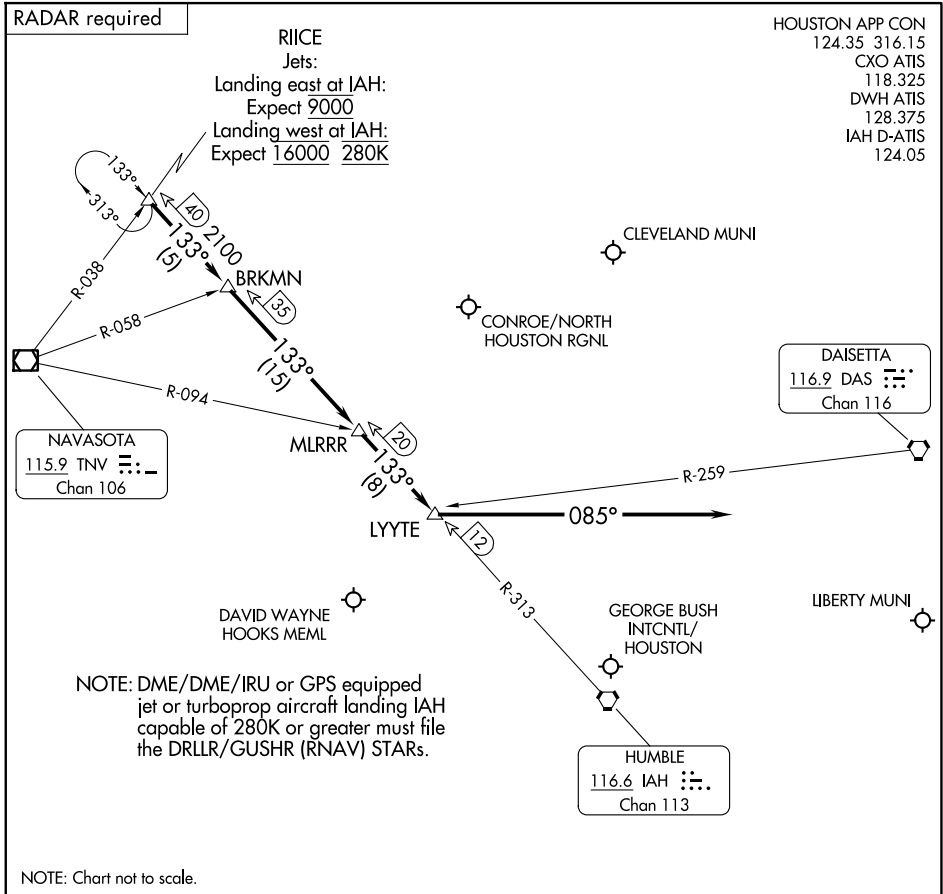

RIICE ONE ARRIVAL

Arrival Routes

HOUSTON, TEXAS

SC-5, 14 MAY 2026 to 11 JUN 2026

SC-5, 14 MAY 2026 to 11 JUN 2026

ARRIVAL ROUTE DESCRIPTION

GEORGE BUSH INTCNTL/HOUSTON (IAH):

... From over RIICE on IAH R-313 to BRKMN, to MLRRR, to LYYTE.

LANDING RUNWAYS 26L/R or 27:

... Fly heading 085° for vectors to final approach course.

LANDING ALL OTHER RUNWAYS:

... Expect vectors to final approach course at or prior to LYYTE.

FOR ALL OTHER AIRPORTS:

... From over RIICE on IAH R-313 to BRKMN, thence as depicted to LYYTE. Expect vectors to final approach course at or prior to LYYTE.

RIICE ONE ARRIVAL

Arrival Routes

HOUSTON, TEXAS