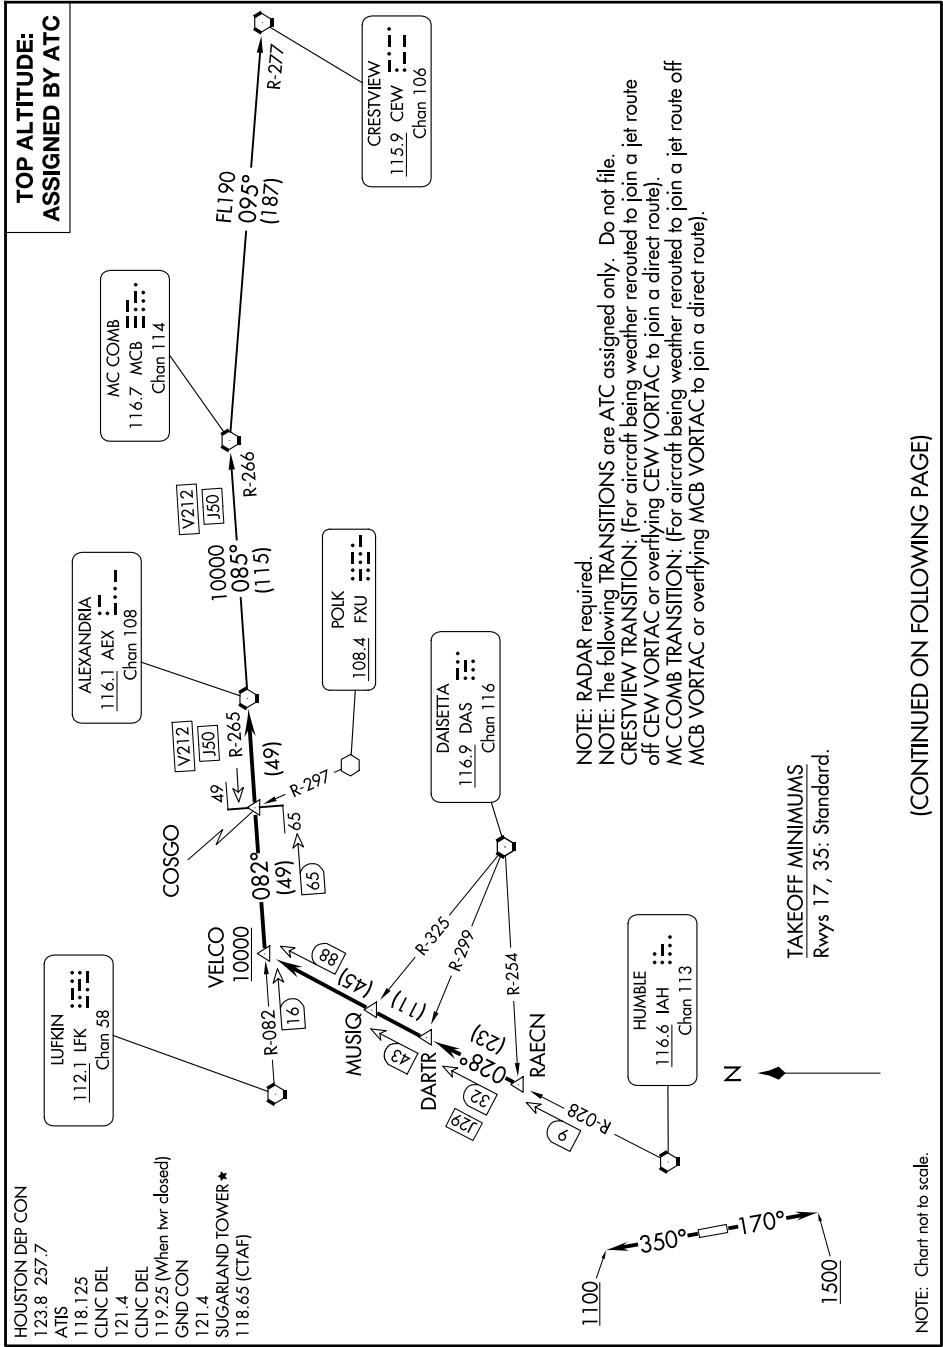

ALEXANDRIA THREE DEPARTURE

NOTE: RADAR required.
 NOTE: The following TRANSITIONS are ATC assigned only. Do not file.
 CRESTVIEW TRANSITION: (For aircraft being weather rerouted to join a jet route off CEW VORTAC or overflying CEW VORTAC to join a direct route).
 MC COMB TRANSITION: (For aircraft being weather rerouted to join a jet route off MCB VORTAC or overflying MCB VORTAC to join a direct route).

TAKEOFF MINIMUMS
 Rwy 17, 35: Standard.

(CONTINUED ON FOLLOWING PAGE)

NOTE: Chart not to scale.

SC-5, 14 MAY 2026 to 11 JUN 2026

SC-5, 14 MAY 2026 to 11 JUN 2026

ALEXANDRIA THREE DEPARTURE