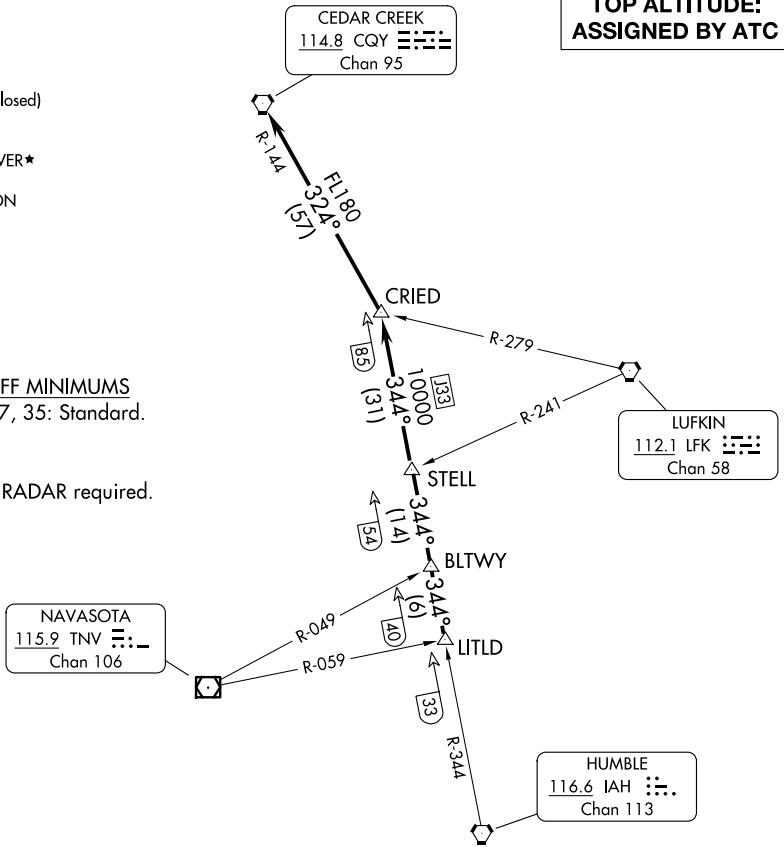

CRIED ONE DEPARTURE

AL-5537 (FAA)

SUGAR LAND RGNL (SGR)

HOUSTON, TEXAS

ATIS
 118.125
 CLNC DEL
 121.4
 CLNC DEL
 119.25 (when twr closed)
 GND CON
 121.4
 SUGAR LAND TOWER*
 118.65 (CTAF)
 HOUSTON DEP CON
 123.8 257.7

**TOP ALTITUDE:
 ASSIGNED BY ATC**

TAKEOFF MINIMUMS
 Rwys 17, 35: Standard.

NOTE: RADAR required.

SC-5, 14 MAY 2026 to 11 JUN 2026

SC-5, 14 MAY 2026 to 11 JUN 2026

(CONTINUED ON FOLLOWING PAGE)

NOTE: Chart not to scale.

CRIED ONE DEPARTURE

HOUSTON, TEXAS

SUGAR LAND RGNL (SGR)