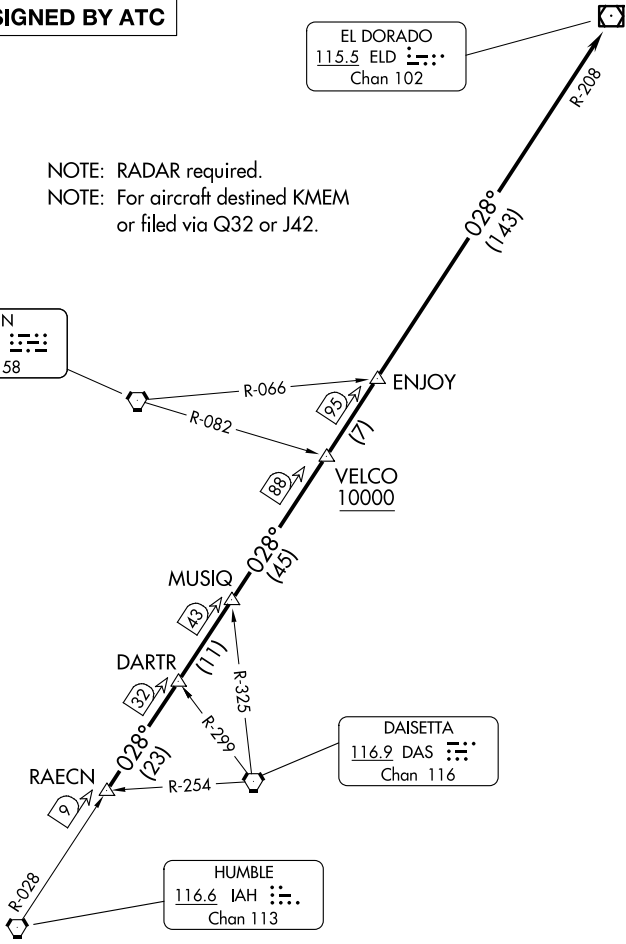

EL DORADO ONE DEPARTURE

ATIS
 118.125
 CLNC DEL
 121.4
 CLNC DEL
 119.25 (when twr closed)
 GND CON
 121.4
 SUGAR LAND TOWER ★
 118.65 (CTAF)
 HOUSTON DEP CON
 123.8 257.7

**TOP ALTITUDE:
ASSIGNED BY ATC**

EL DORADO
 115.5 ELD :
 Chan 102

NOTE: RADAR required.
 NOTE: For aircraft destined KMEM
 or filed via Q32 or J42.

LUFKIN
 112.1 LFK :
 Chan 58

DAISSETA
 116.9 DAS :
 Chan 116

HUMBLE
 116.6 IAH :
 Chan 113

TAKEOFF MINIMUMS
 Rwy 17, 35: Standard.

SC-5, 14 MAY 2026 to 11 JUN 2026

SC-5, 14 MAY 2026 to 11 JUN 2026

NOTE: Chart not to scale.

(CONTINUED ON FOLLOWING PAGE)

EL DORADO ONE DEPARTURE