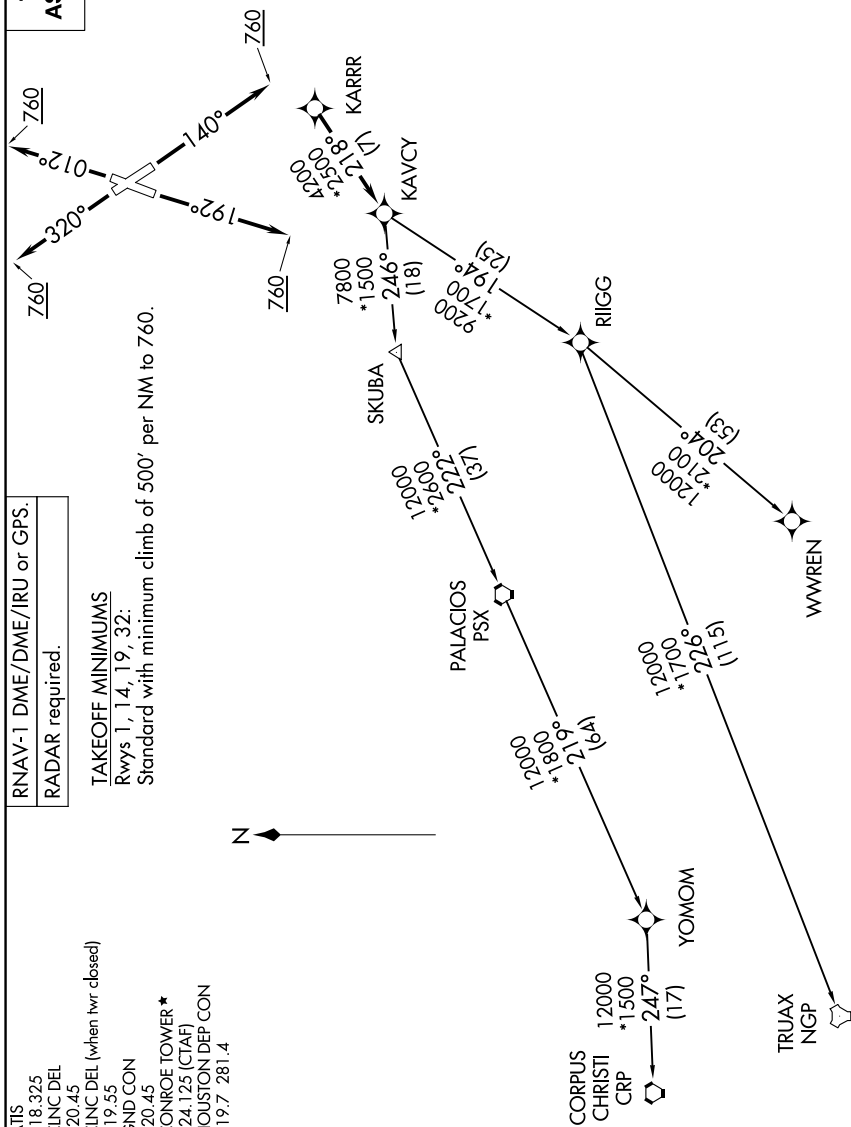

KARRR SEVEN DEPARTURE (RNAV)

**TOP ALTITUDE:
ASSIGNED BY ATC**

RNAV-1 DME/DME/IRU or GPS.
RADAR required.

TAKEOFF MINIMUMS
Rwys 1, 14, 19, 32:
Standard with minimum climb of 500' per NM to 760.

ATIS 118.325
CLNC DEL 120.45
CLNC DEL (when hvr closed) 119.55
GND CON 120.45
CONROE TOWER* 124.125 (CTAF)
HOUSTON DEP CON 119.7 281.4

(NARRATIVE ON FOLLOWING PAGE)

NOTE: Chart not to scale.