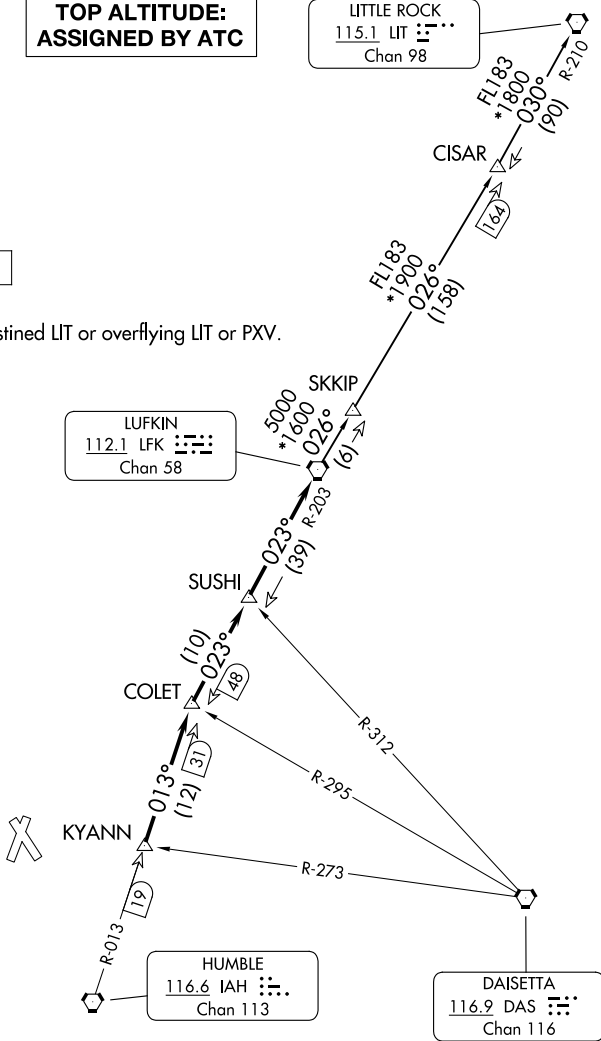

(LFK4.LFK) 25331

AL-5573 (FAA)

CONROE/NORTH HOUSTON RGNL (CXO)
HOUSTON, TEXAS

LUFKIN FOUR DEPARTURE

HOUSTON DEP CON
119.7 281.4
ATIS
118.325
CLNC DEL
120.45
CLNC DEL
119.55 (When twr closed)
GND CON
120.45
CONROE TOWER *
124.125 (CTAF)

**TOP ALTITUDE:
ASSIGNED BY ATC**

LITTLE ROCK
115.1 LIT ::::
Chan 98

RADAR and DME required.

NOTE: For aircraft destined LIT or overflying LIT or PXV.

LUFKIN
112.1 LFK ::::
Chan 58

HUMBLE
116.6 IAH ::::
Chan 113

DAISETTA
116.9 DAS ::::
Chan 116

TAKEOFF MINIMUMS
Rwys 1, 14, 19, 32: Standard.

NOTE: Chart not to scale.

(CONTINUED ON FOLLOWING PAGE)

LUFKIN FOUR DEPARTURE
(LFK4.LFK) 27NOV25

HOUSTON, TEXAS
CONROE/NORTH HOUSTON RGNL (CXO)

SC-5, 14 MAY 2026 to 11 JUN 2026

SC-5, 14 MAY 2026 to 11 JUN 2026