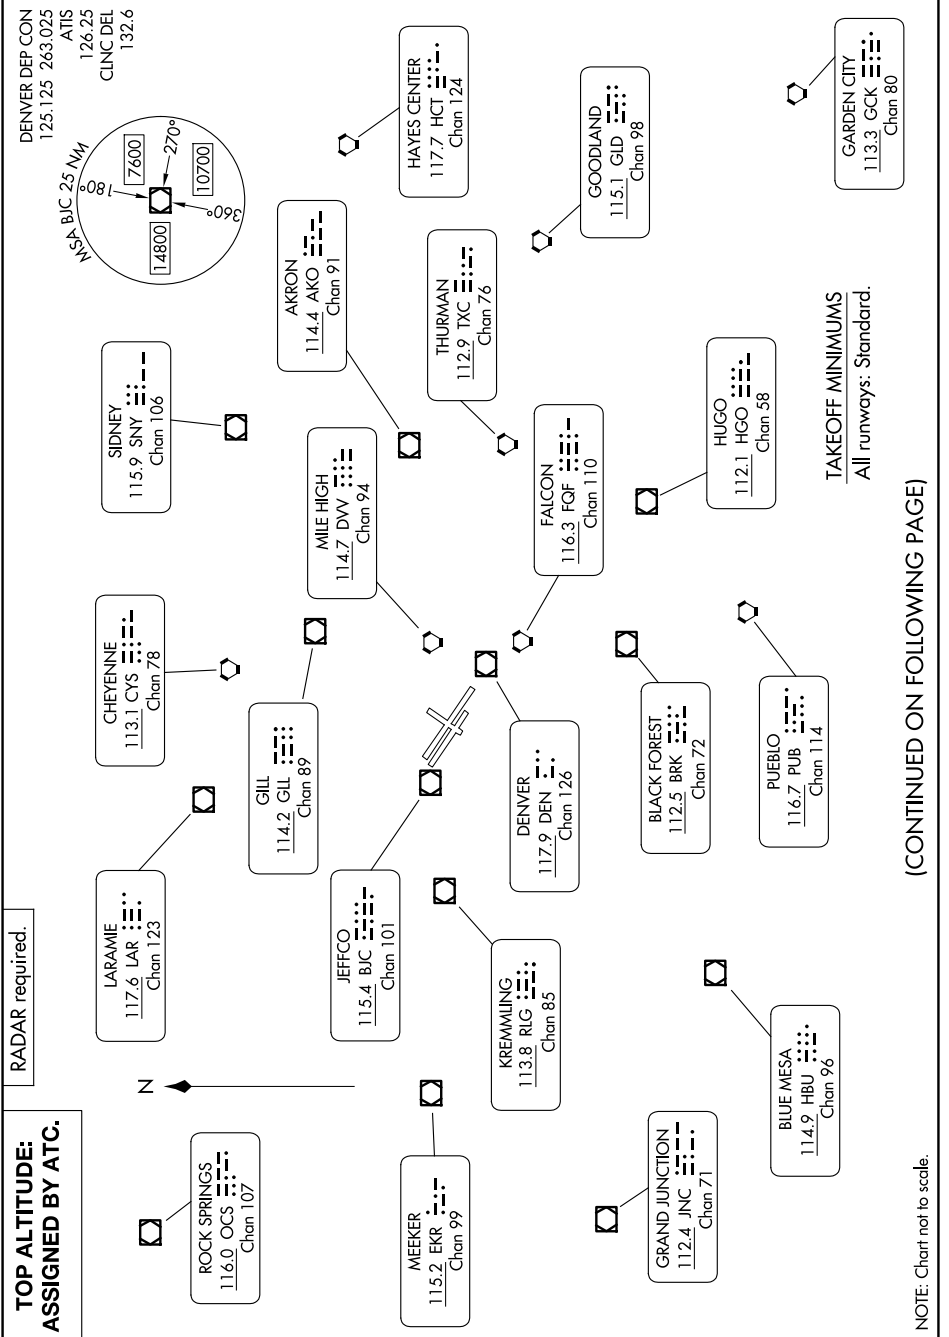

# DENVER THREE DEPARTURE

AL-5612 (FAA)

ROCKY MOUNTAIN METRO (BJC)  
DENVER, COLORADO

SW-1, 14 MAY 2026 to 11 JUN 2026

# DENVER THREE DEPARTURE

12JUN25

DENVER, COLORADO  
ROCKY MOUNTAIN METRO (BJC)

SW-1, 14 MAY 2026 to 11 JUN 2026