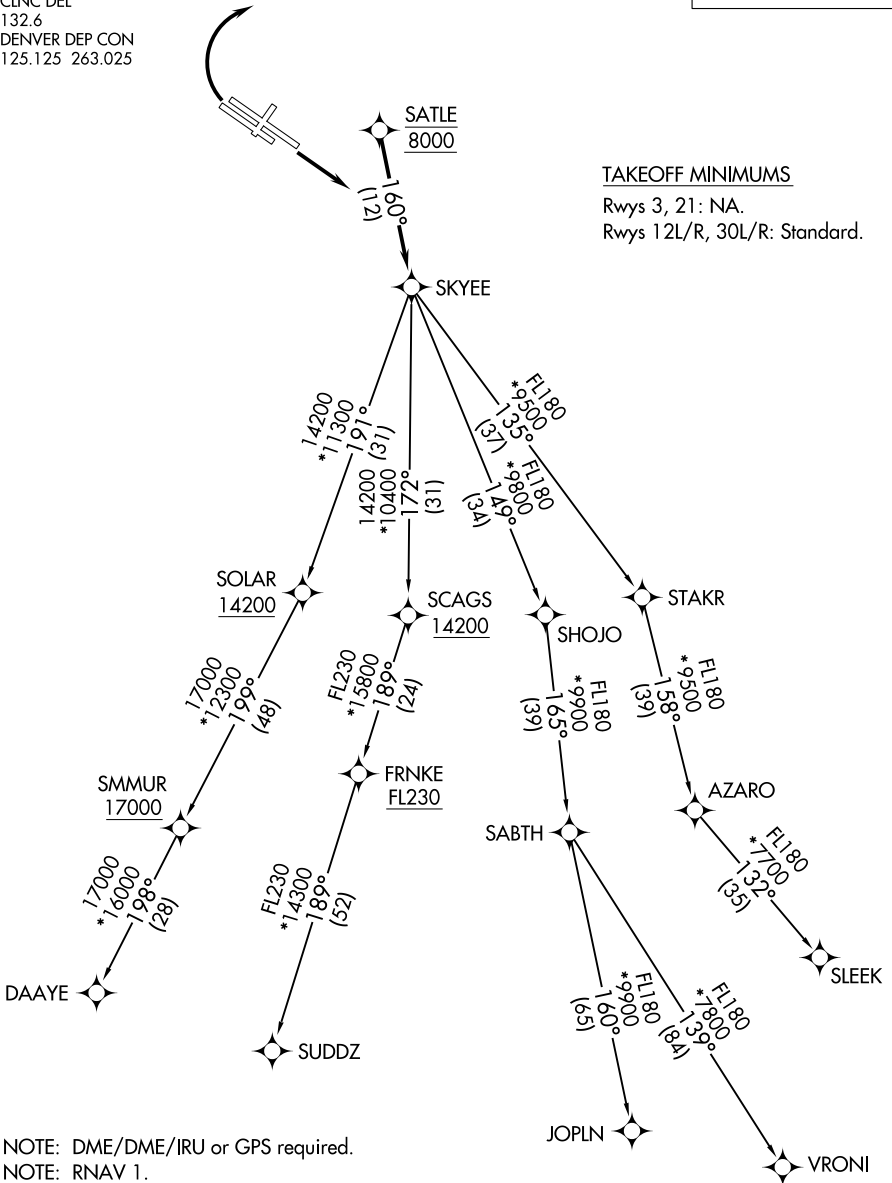

SKYEE ONE DEPARTURE (RNAV)

AL-5612 (FAA)

ROCKY MOUNTAIN METRO (BJC)
DENVER, COLORADO

ATIS
126.25
CLNC DEL
132.6
DENVER DEP CON
125.125 263.025

**TOP ALTITUDE:
FL230**

TAKEOFF MINIMUMS

Rwys 3, 21: NA.
Rwys 12L/R, 30L/R: Standard.

SW-1, 14 MAY 2026 to 11 JUN 2026

SW-1, 14 MAY 2026 to 11 JUN 2026

NOTE: DME/DME/IRU or GPS required.
NOTE: RNAV 1.
NOTE: Turbojets only.
NOTE: RADAR required.

NOTE: Chart not to scale.

(NARRATIVE ON FOLLOWING PAGE)

SKYEE ONE DEPARTURE (RNAV)