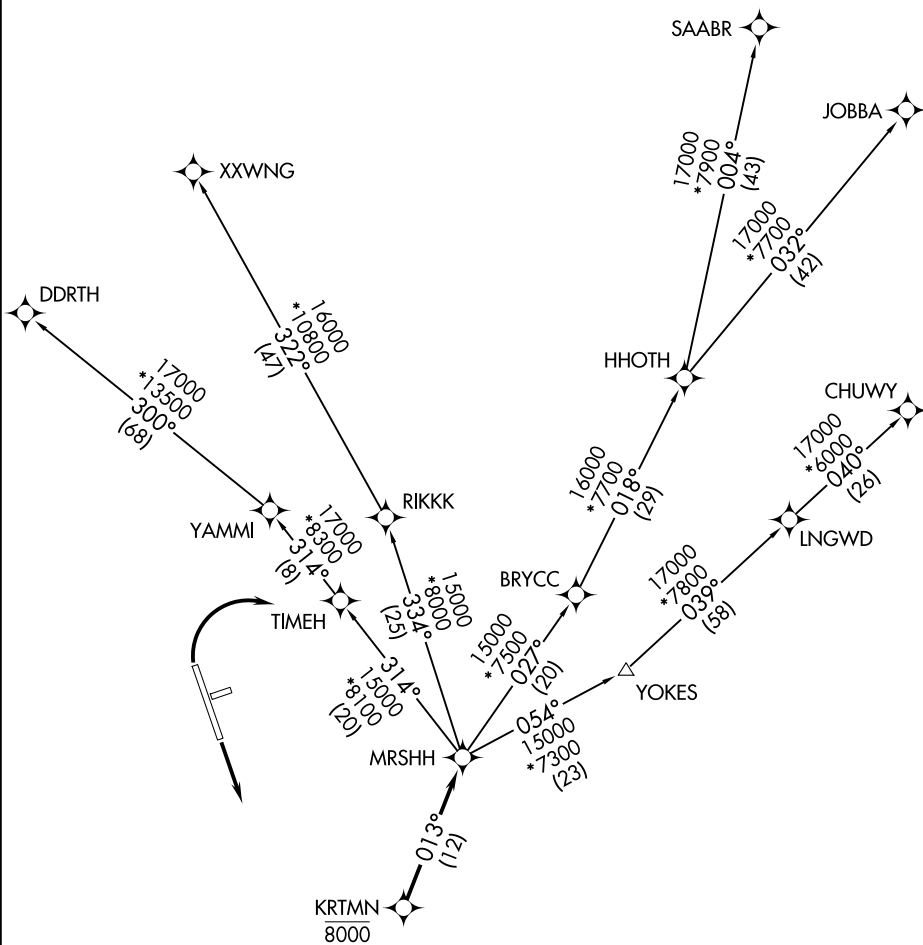

(MRS HH2.MRSHH) 21224

MRS HH TWO DEPARTURE (RNAV)

AL-5677 (FAA)

NORTHERN COLORADO RGNL (F'NL)

FORT COLLINS/LOVELAND, COLORADO

CLNC DEL
120.25
DENVER DEP CON
134.85 251.125

**TOP ALTITUDE:
FL230**

SW-1, 14 MAY 2026 to 11 JUN 2026

SW-1, 14 MAY 2026 to 11 JUN 2026

TAKEOFF MINIMUMS

Rwys 6, 24: NA.
Rwys 15, 33: Standard.

- NOTE: DME/DME/IRU or GPS required.
- NOTE: RNAV 1.
- NOTE: Turbojets only.
- NOTE: RADAR required.

NOTE: Chart not to scale.

(NARRATIVE ON FOLLOWING PAGE)

MRS HH TWO DEPARTURE (RNAV)

(MRS HH2.MRSHH) 31DEC20

FORT COLLINS/LOVELAND, COLORADO

NORTHERN COLORADO RGNL (F'NL)