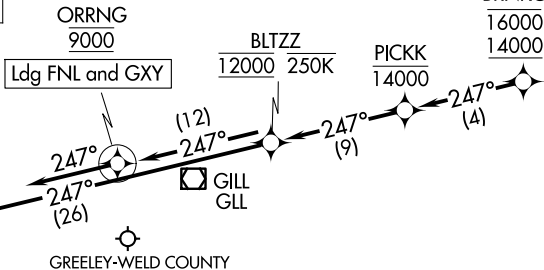

(BRNKO.BRNKO4) 25107

AL-5715 (FAA)

BRNKO FOUR ARRIVAL (RNAV) Arrival Routes

DENVER, COLORADO

DENVER CENTER
133.4 377.175
DENVER APP CON
127.05 363.25
APA ATIS
120.3
BJC ATIS
126.25
FNL ATIS
135.075
CENTENNIAL TOWER
118.9
METRO TOWER*
118.6 233.7

RNAV 1 - GPS.
RADAR required.

BRNKO
16000
14000

NOTE: Jet aircraft only.
NOTE: PYTNN and ELWAY Transitions, ATC assigned only.
NOTE: Aircraft landing Centennial Airport do not file - to be assigned by ATC.
NOTE: GPS required.

NOTE: Chart not to scale.

(CONTINUED ON FOLLOWING PAGE)

SW-1, 14 MAY 2026 to 11 JUN 2026

SW-1, 14 MAY 2026 to 11 JUN 2026

BRNKO FOUR ARRIVAL (RNAV) Arrival Routes

DENVER, COLORADO

(BRNKO.BRNKO4) 17APR25