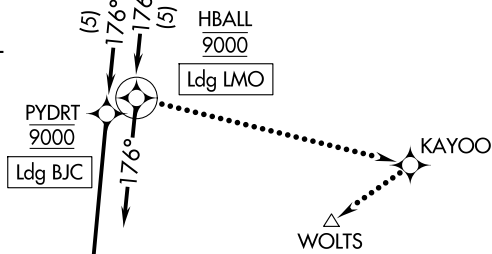

(BRNKO.BRNKO4) 25107

AL-5715 (FAA)

BRNKO FOUR ARRIVAL (RNAV) Arrival Routes

DENVER, COLORADO

DENVER CENTER
133.4 377.175
DENVER APP CON
127.05 363.25
APA ATIS
120.3
BJC ATIS
126.25
FNL ATIS
135.075
CENTENNIAL TOWER
118.9
METRO TOWER*
118.6 233.7

RNAV 1 - GPS.
RADAR required.

BRNKO
16000
14000

NOTE: Jet aircraft only.
NOTE: PYTNN and ELWAY Transitions, ATC assigned only.
NOTE: Aircraft landing Centennial Airport do not file - to be assigned by ATC.
NOTE: GPS required.

NOTE: Chart not to scale.

(CONTINUED ON FOLLOWING PAGE)

SW-1, 14 MAY 2026 to 11 JUN 2026

SW-1, 14 MAY 2026 to 11 JUN 2026

BRNKO FOUR ARRIVAL (RNAV) Arrival Routes

DENVER, COLORADO

(BRNKO.BRNKO4) 17APR25