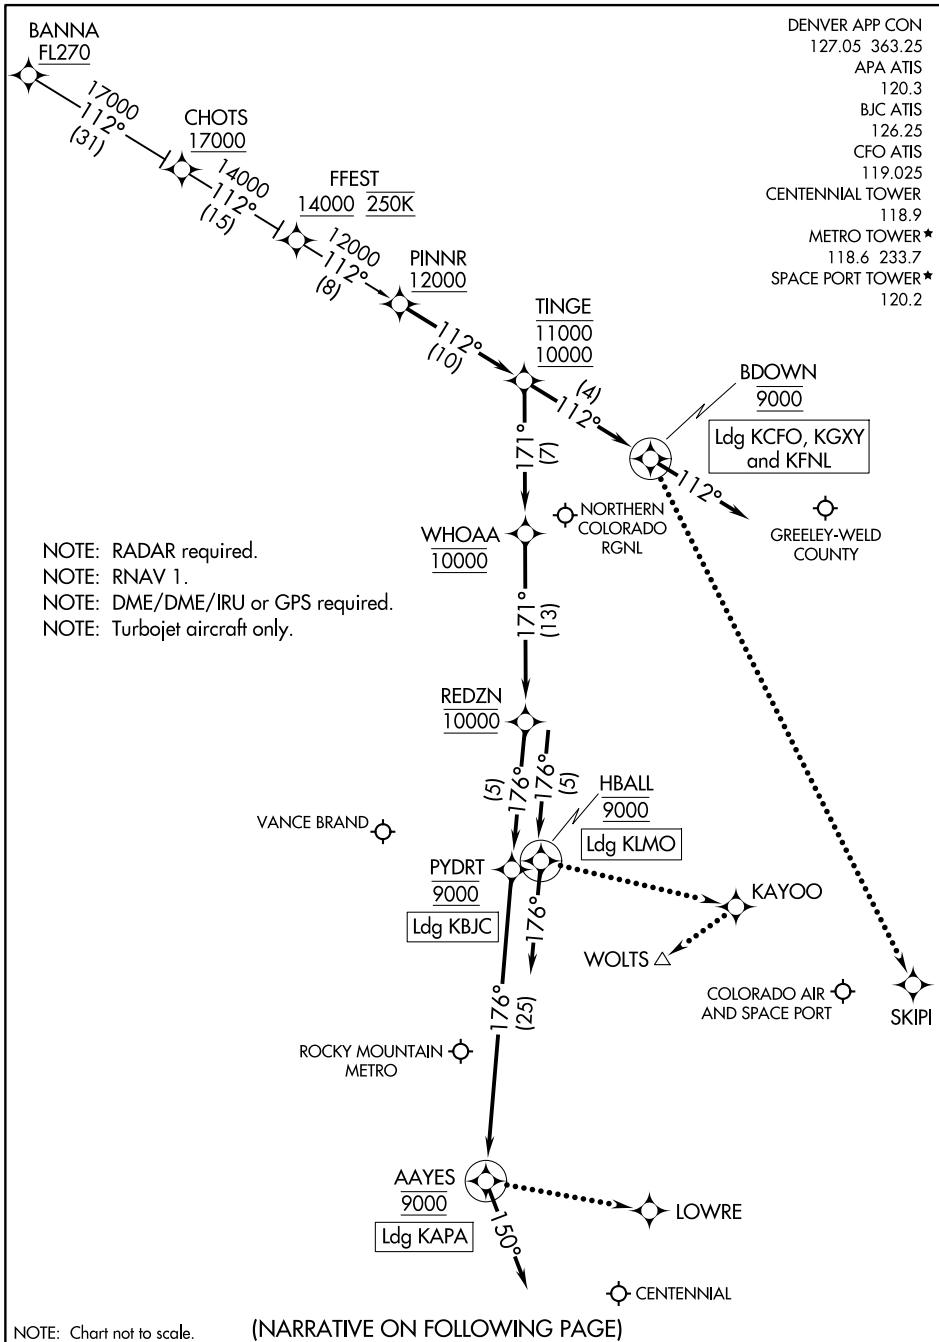

PINNR THREE ARRIVAL(RNAV)

AL-5715 (FAA)

DENVER, COLORADO

- DENVER APP CON 127.05 363.25
- APA ATIS 120.3
- BJC ATIS 126.25
- CFO ATIS 119.025
- CENTENNIAL TOWER 118.9
- METRO TOWER* 118.6 233.7
- SPACE PORT TOWER* 120.2

SW-1, 14 MAY 2026 to 11 JUN 2026

SW-1, 14 MAY 2026 to 11 JUN 2026

NOTE: Chart not to scale.

(NARRATIVE ON FOLLOWING PAGE)

PINNR THREE ARRIVAL(RNAV)

DENVER, COLORADO