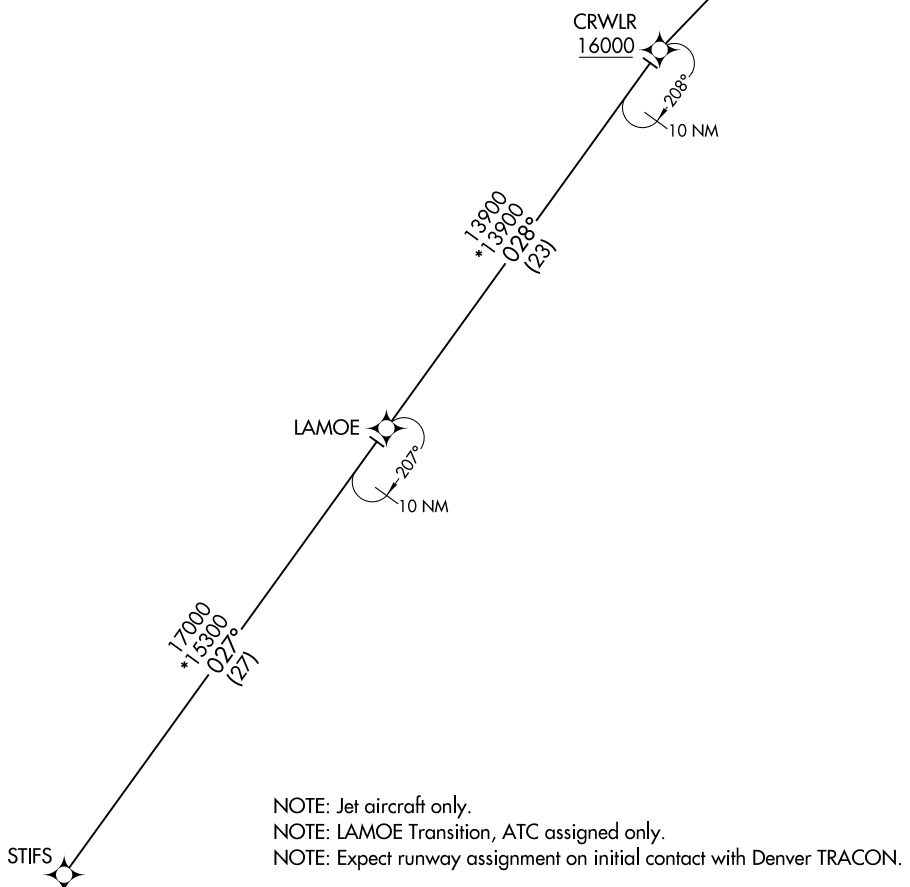

(ZOMBZ.ZOMBZ6) 25107

AL-5715 (FAA)

ZOMBZ SIX ARRIVAL (RNAV) Transition Routes

DENVER, COLORADO

DENVER CENTER
 133.4 377.175
 DENVER APP CON
 128.45 251.075
 APA ATIS
 120.3
 CFO ATIS
 119.025
 CENTENNIAL TOWER
 118.9
 SPACE PORT TOWER ★
 120.2

RNAV 1 - DME/DME IRU or GPS.
RADAR required.

See following page for arrival routes

<u>ZOMBZ</u>	
15000	250K

NOTE: Jet aircraft only.
 NOTE: LAMOE Transition, ATC assigned only.
 NOTE: Expect runway assignment on initial contact with Denver TRACON.

NOTE: Chart not to scale.

LAMOE TRANSITION (LAMO.ZOMBZ6)
STIFS TRANSITION (STIFS.ZOMBZ6)

(CONTINUED ON FOLLOWING PAGE)

SW-1, 14 MAY 2026 to 11 JUN 2026

SW-1, 14 MAY 2026 to 11 JUN 2026

ZOMBZ SIX ARRIVAL (RNAV) Transition Routes

DENVER, COLORADO

(ZOMBZ.ZOMBZ6) 17APR25