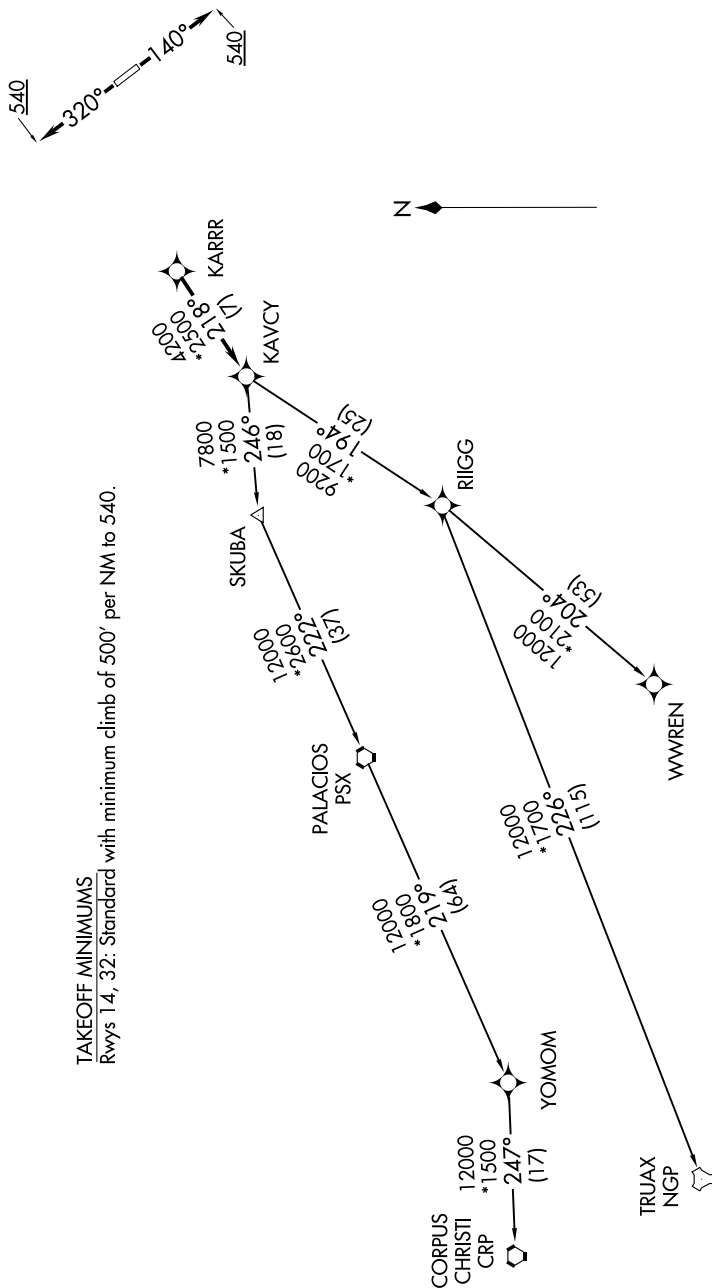

# KARR SEVEN DEPARTURE (RNAV)

**TOP ALTITUDE:  
ASSIGNED BY ATC**

RNAV-1 DME/DME/IRU or GPS.  
RADAR required.

CTAF  
122.8  
HOUSTON DEP CON  
134.45 284.0

NOTE: Chart not to scale.

(NARRATIVE ON FOLLOWING PAGE)

# KARR SEVEN DEPARTURE (RNAV)