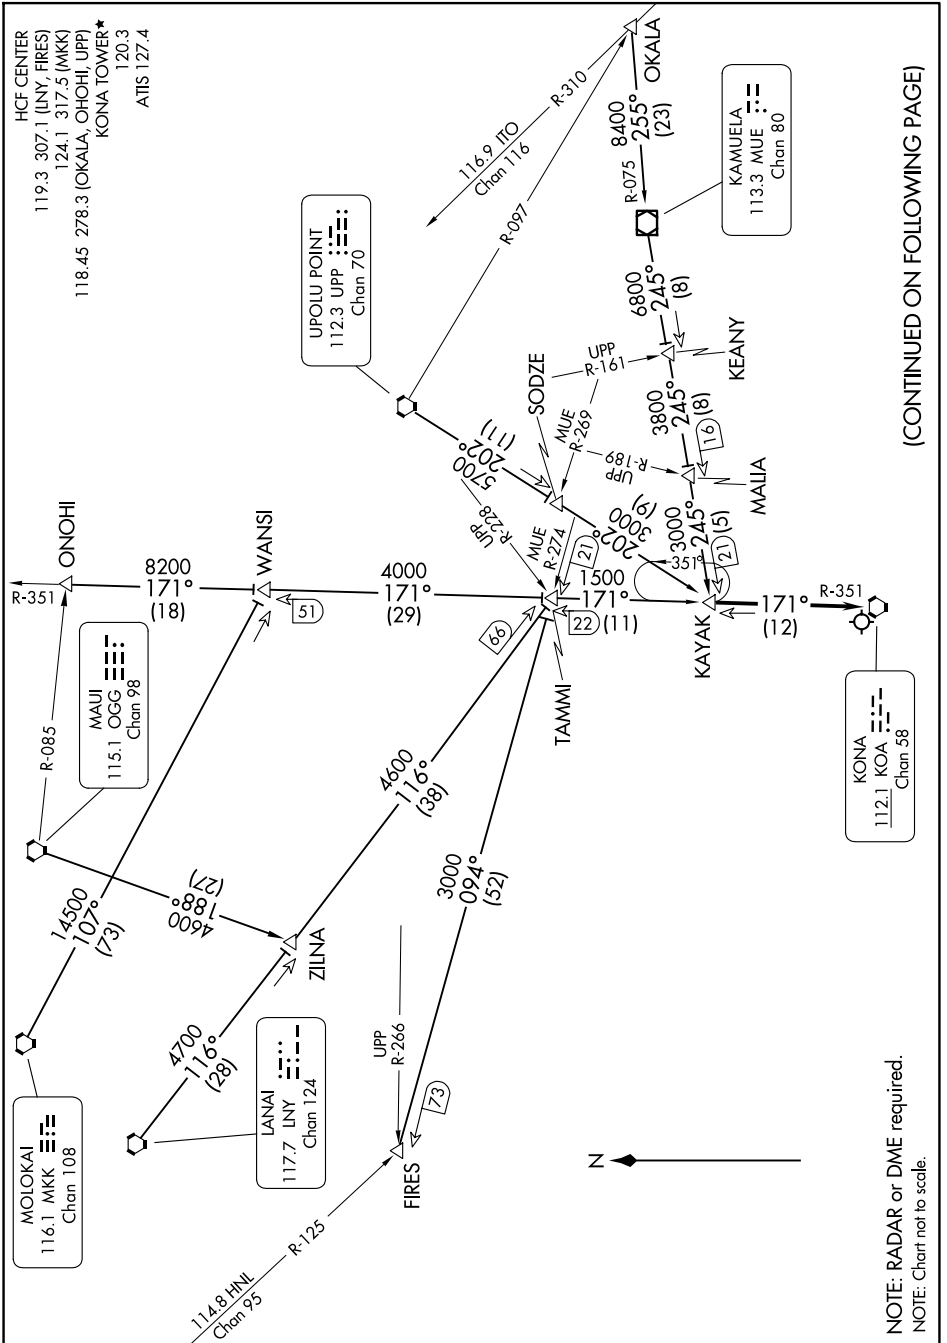

(KAYAK.KAYAK6) 24137
KAYAK SIX ARRIVAL

ELLISON ONIZUKA KONA INTL AT KEAHOLE (KOA) (PHKO)
 AL-5761 (FAA) KAILUA/KONA, HAWAII

(CONTINUED ON FOLLOWING PAGE)

PAC, 14 MAY 2026 to 09 JUL 2026

PAC, 14 MAY 2026 to 09 JUL 2026

KAYAK SIX ARRIVAL
 (KAYAK.KAYAK6) 07DEC17

ELLISON ONIZUKA KONA INTL AT KEAHOLE (KOA) (PHKO)
 KAILUA/KONA, HAWAII

NOTE: RADAR or DME required.
 NOTE: Chart not to scale.