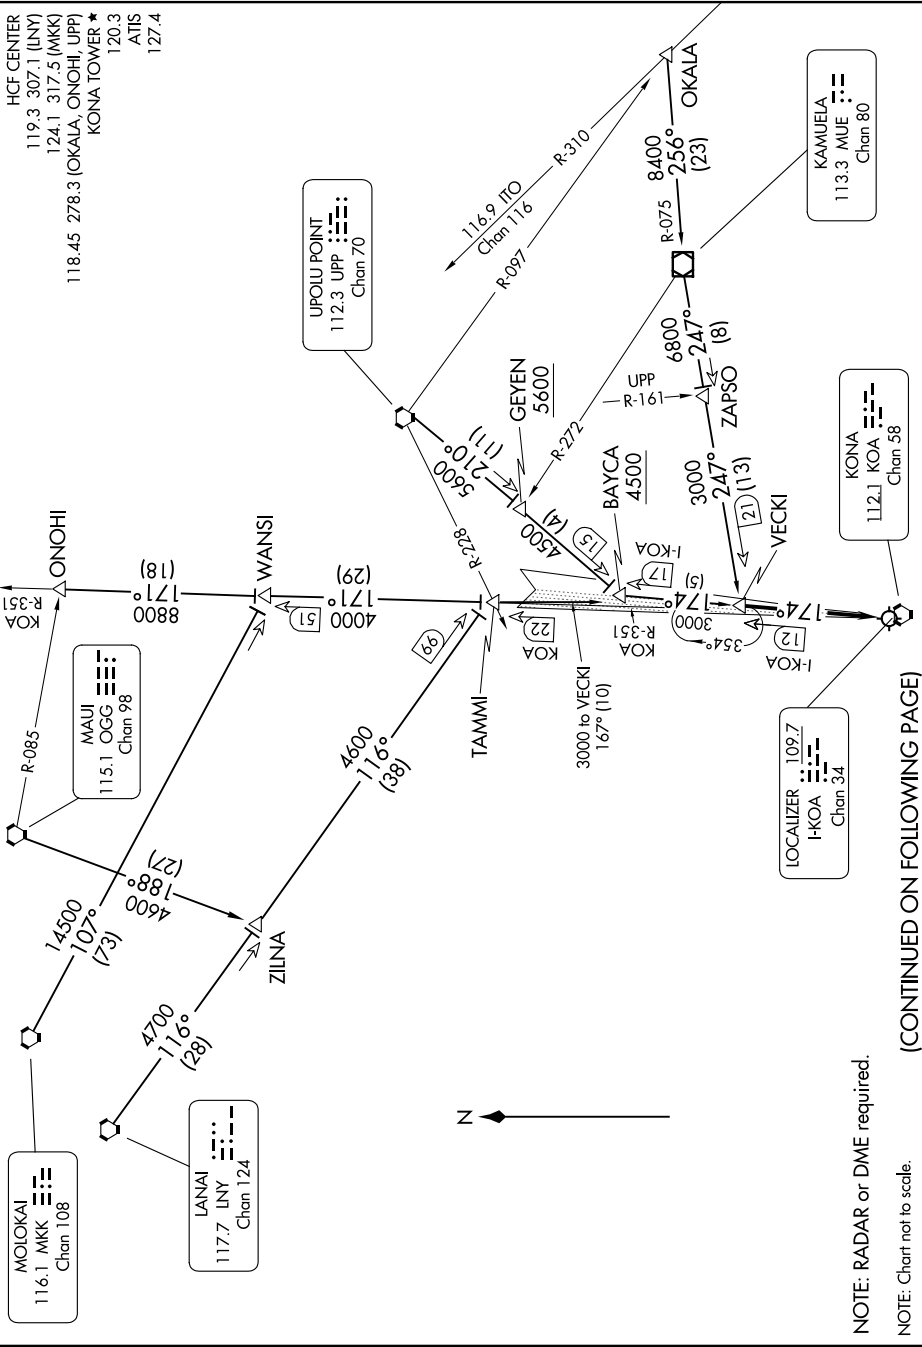

# VECKI NINE ARRIVAL

HCF CENTER  
 119.3 307.1 (UNY)  
 124.1 317.5 (MKK)  
 118.45 278.3 (OKALA, ONOHI, UPP)  
 KONA TOWER ★  
 120.3  
 ATIS  
 127.4

PAC, 14 MAY 2026 to 09 JUL 2026

PAC, 14 MAY 2026 to 09 JUL 2026

(CONTINUED ON FOLLOWING PAGE)

NOTE: RADAR or DME required.  
 NOTE: Chart not to scale.