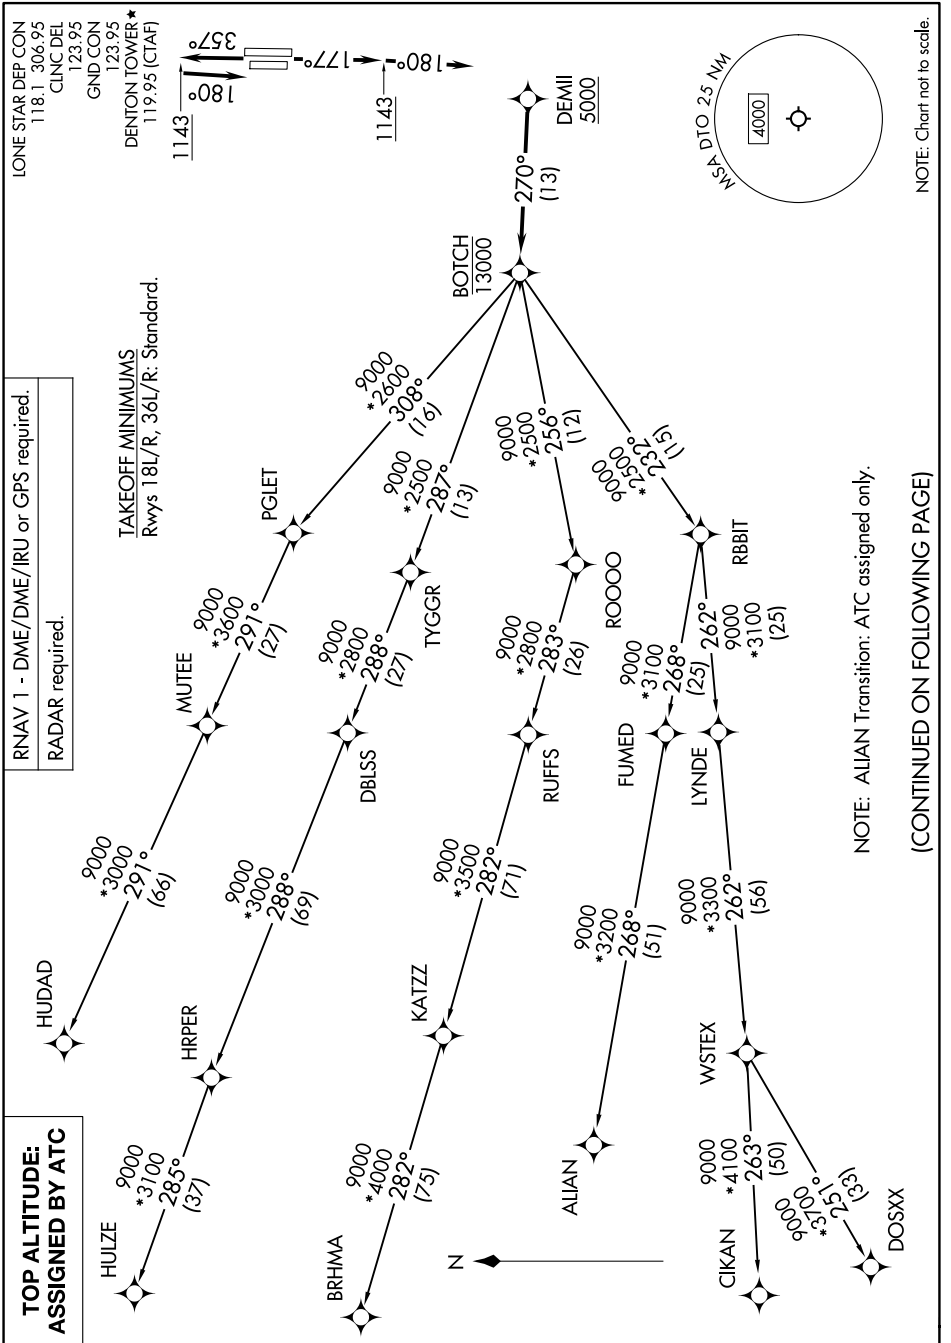

BOTCH TWO DEPARTURE (RNAV)

NOTE: ALIAN Transition: ATC assigned only.

(CONTINUED ON FOLLOWING PAGE)

NOTE: Chart not to scale.

BOTCH TWO DEPARTURE (RNAV)