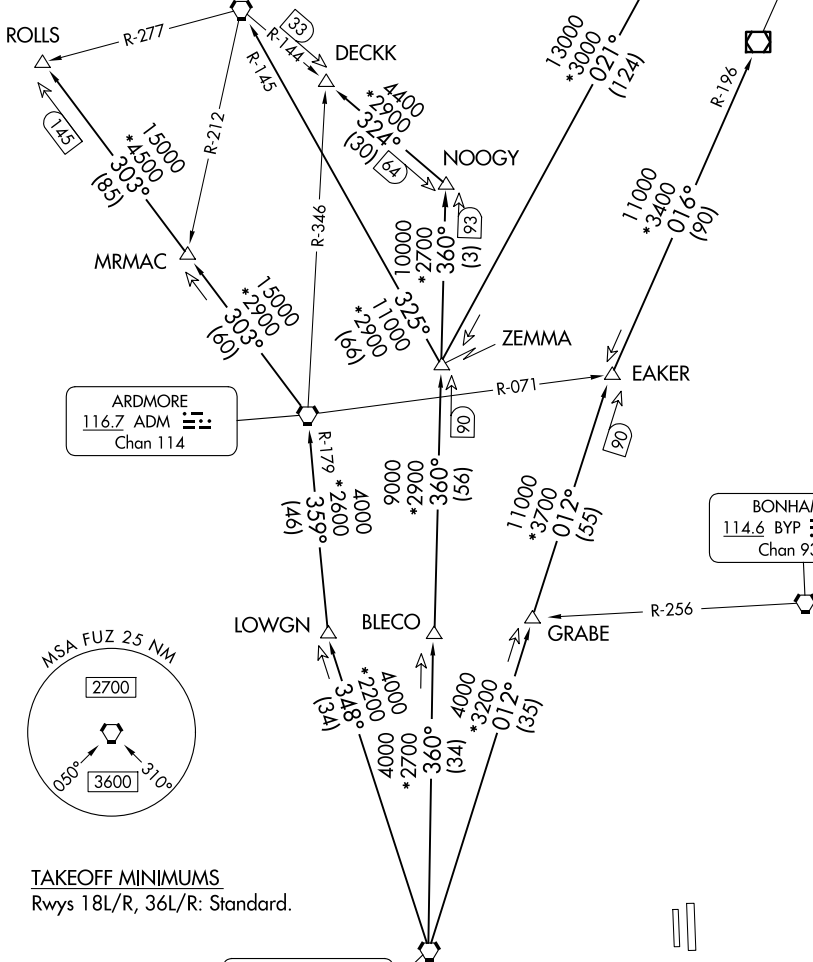

TEXOMA FIVE DEPARTURE

LONE STAR DEP CON
 118.1 306.95
 CLNC DEL
 123.95
 GND CON
 123.95
 DENTON TOWER★
 119.95 (CTAF)

**TOP ALTITUDE:
 ASSIGNED BY ATC**

TULSA
 114.4 TUL :...:
 Chan 91

RADAR and DME required.

WILL ROGERS
 114.1 IRW :...:
 Chan 88

OKMULGEE
 114.9 OKM :...:
 Chan 96

ARDMORE
 116.7 ADM :...:
 Chan 114

BONHAM
 114.6 BYP :...:
 Chan 93

RANGER
 115.7 FUZ :...:
 Chan 104

SC-2, 14 MAY 2026 to 11 JUN 2026

SC-2, 14 MAY 2026 to 11 JUN 2026

NOTE: Chart not to scale.

(CONTINUED ON FOLLOWING PAGE)

TEXOMA FIVE DEPARTURE