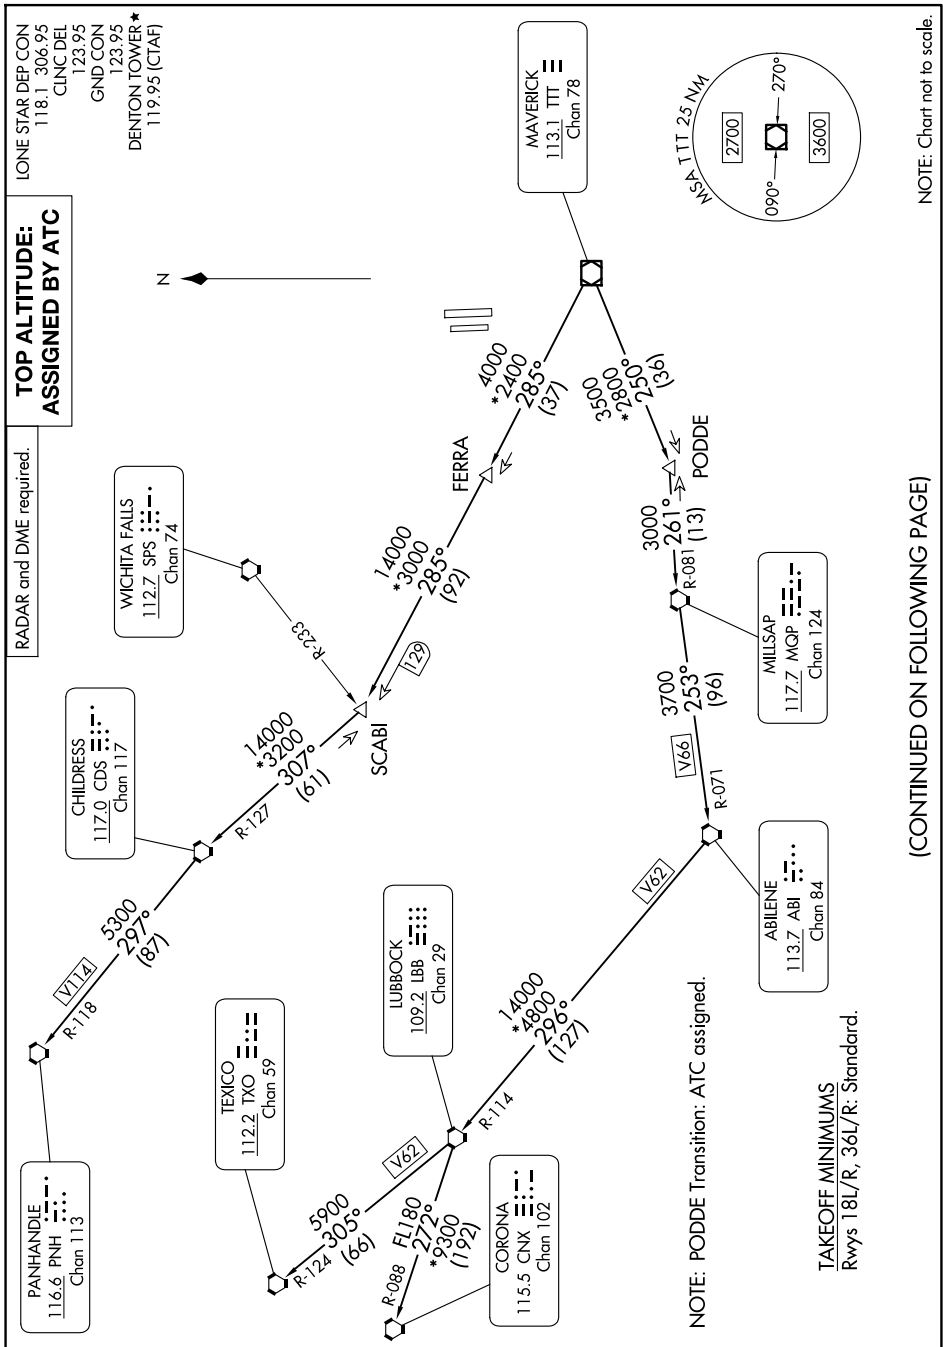

# WORTH ONE DEPARTURE

SC-2, 14 MAY 2026 to 11 JUN 2026

(CONTINUED ON FOLLOWING PAGE)

SC-2, 14 MAY 2026 to 11 JUN 2026

# WORTH ONE DEPARTURE