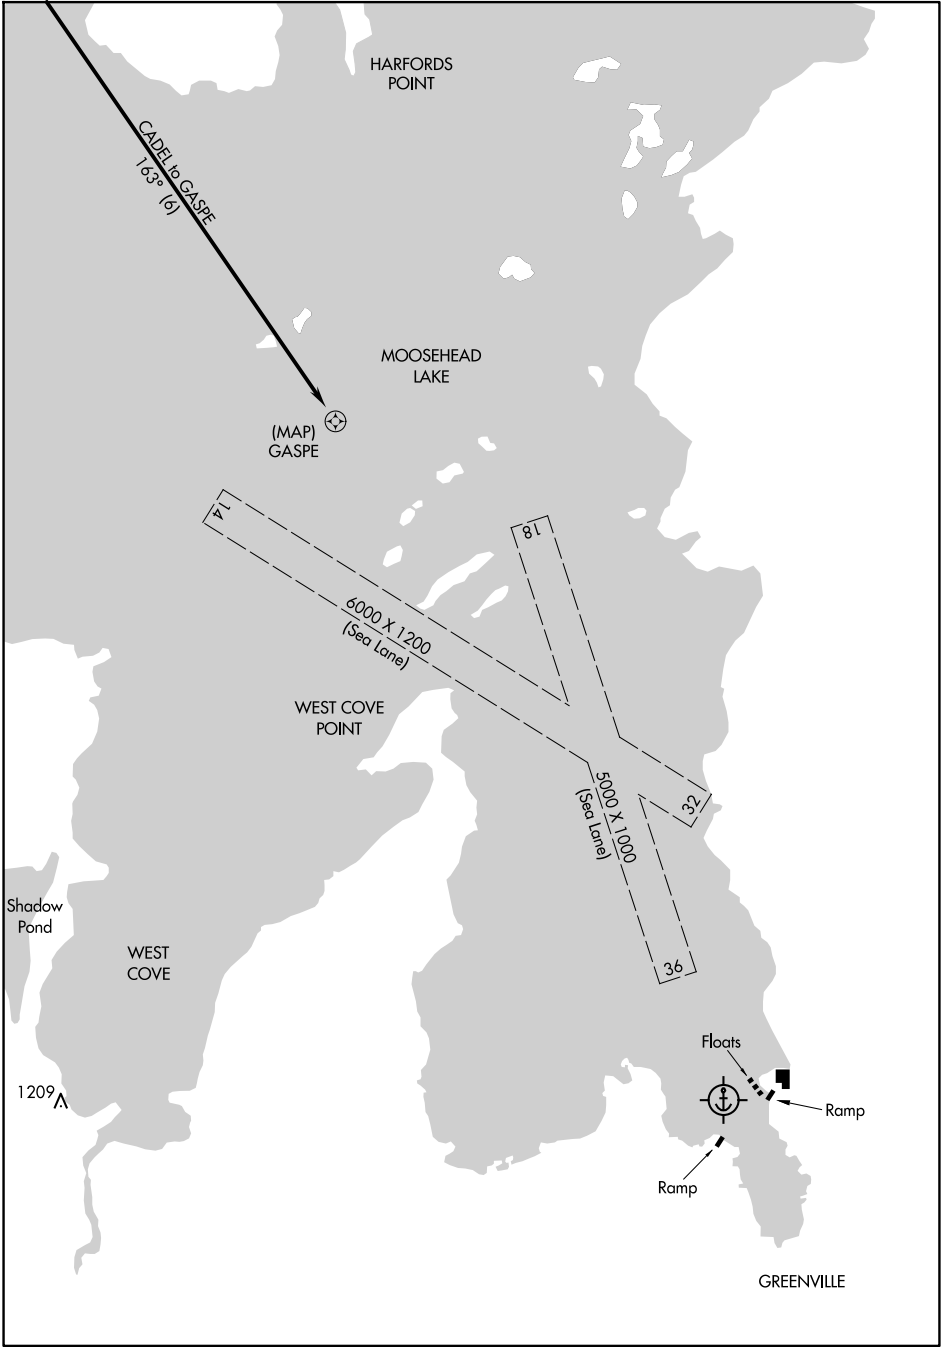

24249

RNAV (GPS) -B LANDING

AL-5935 (FAA)

MOOSEHEAD AERO MARINE (52B)
GREENVILLE, MAINE

NE-1, 14 MAY 2026 to 11 JUN 2026

NE-1, 14 MAY 2026 to 11 JUN 2026

RNAV (GPS) -B LANDING

45°28'N-69°36'W

GREENVILLE, MAINE
MOOSEHEAD AERO MARINE (52B)

Amdt 1A 05SEP24