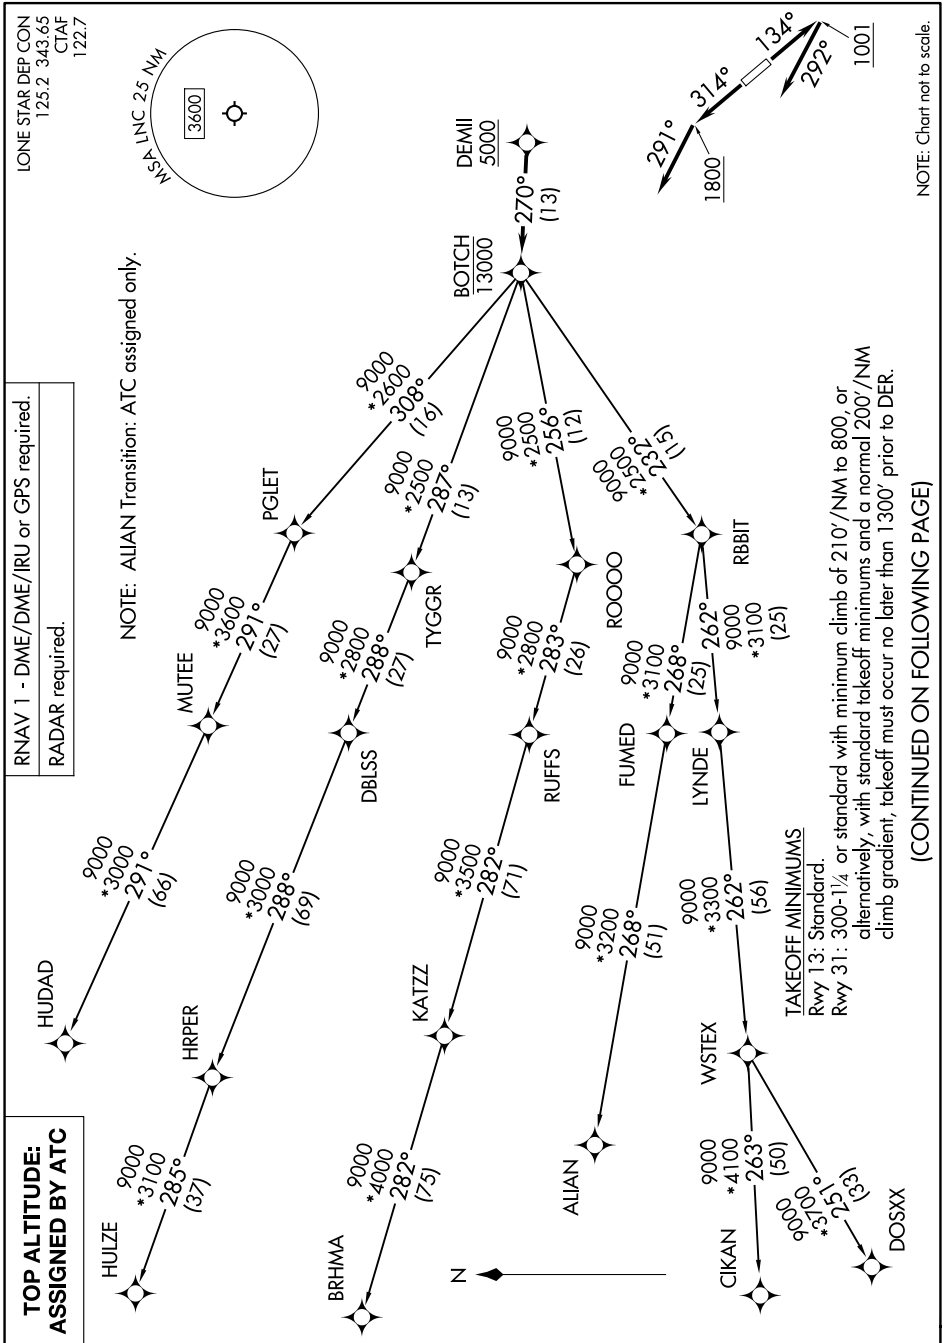

BOTCH TWO DEPARTURE (RNAV)

SC-2, 14 MAY 2026 to 11 JUN 2026

SC-2, 14 MAY 2026 to 11 JUN 2026

BOTCH TWO DEPARTURE (RNAV)

(CONTINUED ON FOLLOWING PAGE)

TAKEOFF MINIMUMS
 Rwy 13: Standard.
 Rwy 31: 300-1/4 or standard with minimum climb of 210'/NM to 800' or alternatively, with standard takeoff minimums and a normal 200'/NM climb gradient, takeoff must occur no later than 1300' prior to DER.