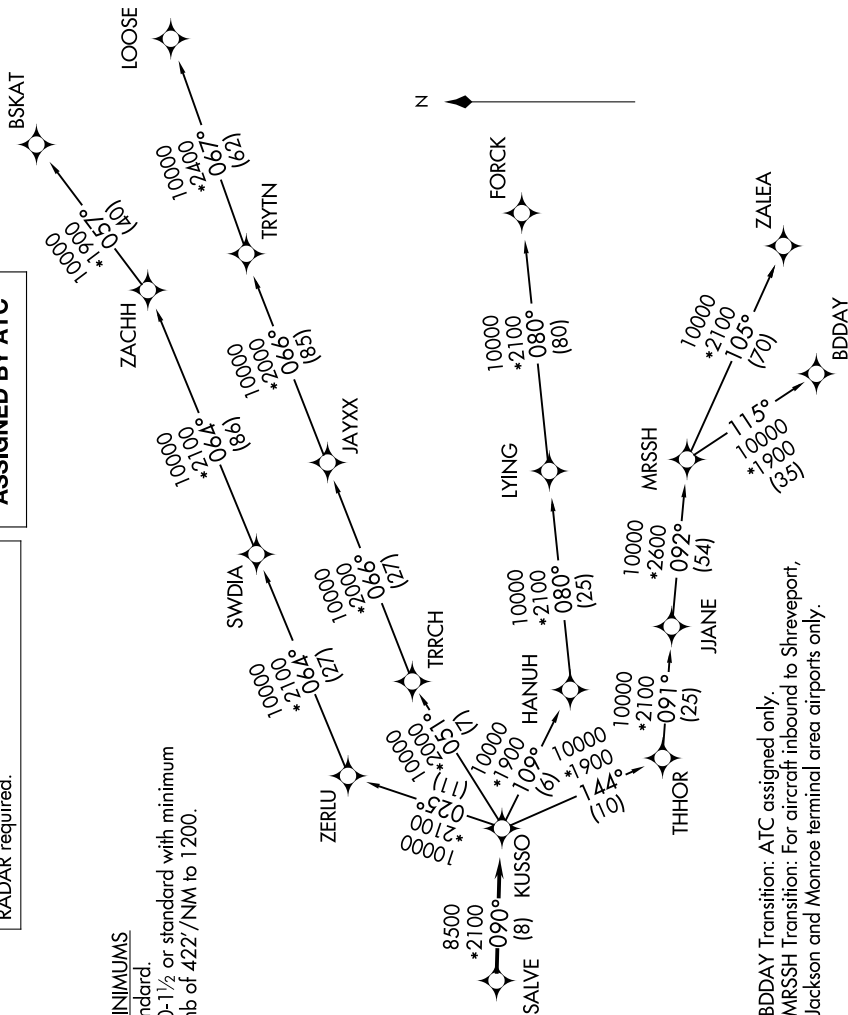

# KUSSO THREE DEPARTURE (RNAV)

CLEBURNE, TEXAS

SC-2, 14 MAY 2026 to 11 JUN 2026

LONE STAR DEP CON  
135.975 379.9  
CTAF  
122.8

RNAV 1 - DME/DME/IRU or GPS required.  
RADAR required.

**TOP ALTITUDE:  
ASSIGNED BY ATC**

**TAKEOFF MINIMUMS**  
Rwy 15: Standard.  
Rwy 33: 300-1½ or standard with minimum  
climb of 422'/NM to 1200.

NOTE: BDDAY Transition: ATC assigned only.  
MRSSH Transition: For aircraft inbound to Shreveport,  
Jackson and Monroe terminal area airports only.

(CONTINUED ON FOLLOWING PAGE)

NOTE: Chart not to scale.

SC-2, 14 MAY 2026 to 11 JUN 2026

# KUSSO THREE DEPARTURE (RNAV)

(KUSSO3.KUSSO) 14MAY26

CLEBURNE, TEXAS  
CLEBURNE RGNL (CPT)